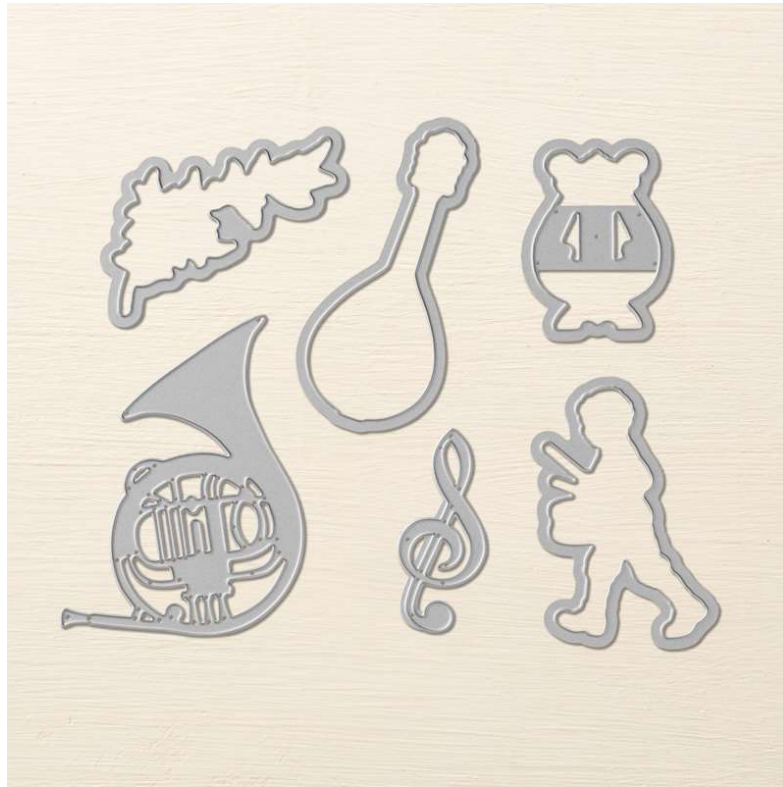

## Musical Instruments Framelits™

Musical Instruments Framelits™

Set of 6 dies. Largest image: 3" x 2-7/8".

H 17 Page 25

#144677

Coordinates with: Musical Season

Big Shot,  
dies

Catalog: H 17, page 25