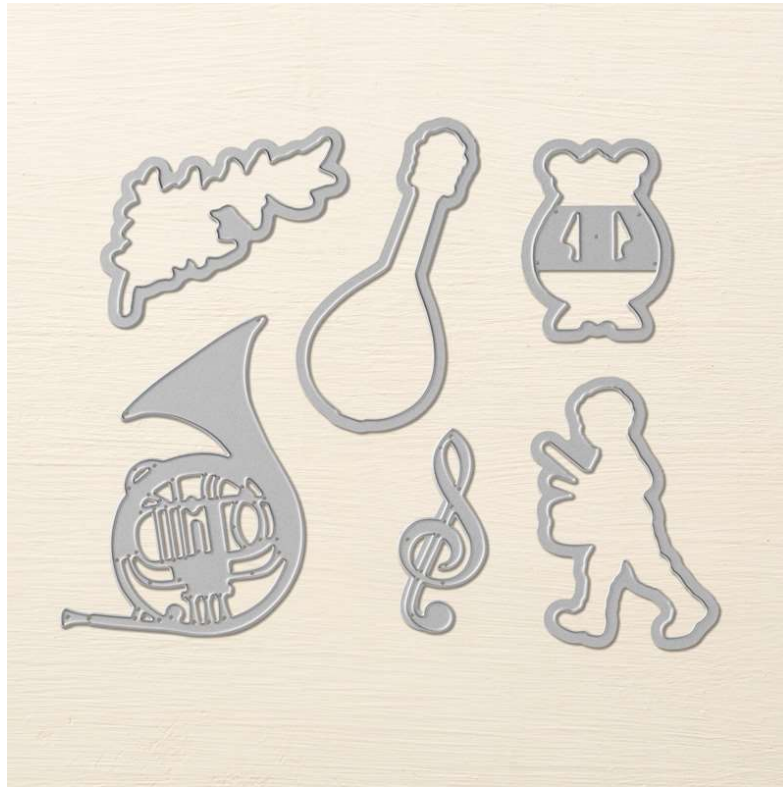

Musical Instruments Framelits™

Musical Instruments Framelits™

Set of 6 dies. Largest image: 3" x 2-7/8".

H 17 Page 25

#144677

Coordinates with: Musical Season

Big Shot,
dies

Catalog: H 17, page 25