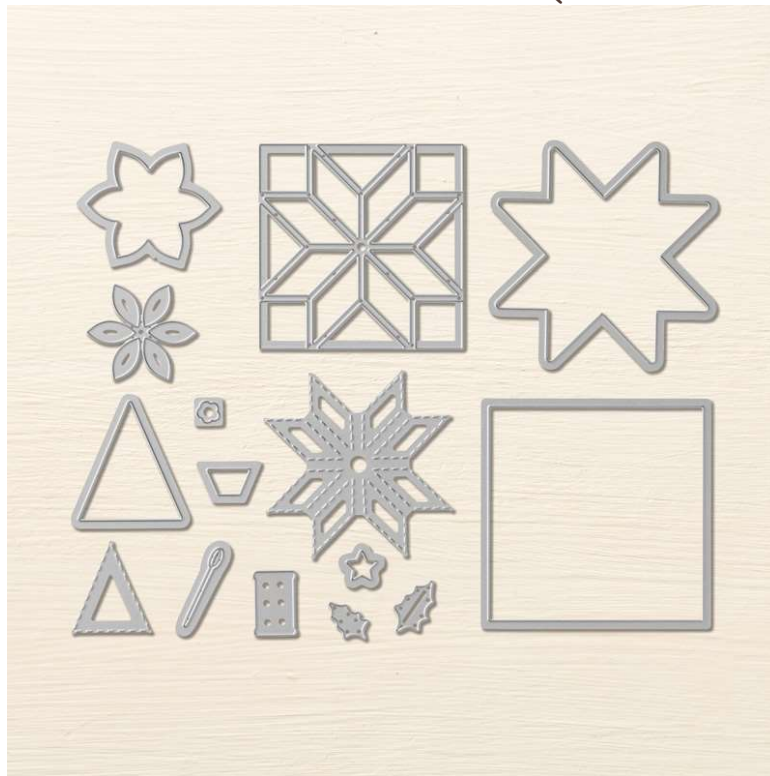

Quilt Builder Framelits

Quilt Builder Framelits

Set of 15 dies. Largest image: 3" x 3".

H 17 Page 5

#144673

Coordinates with: Christmas Quilt

Big Shot,
dies

Catalog: H 17, page 5