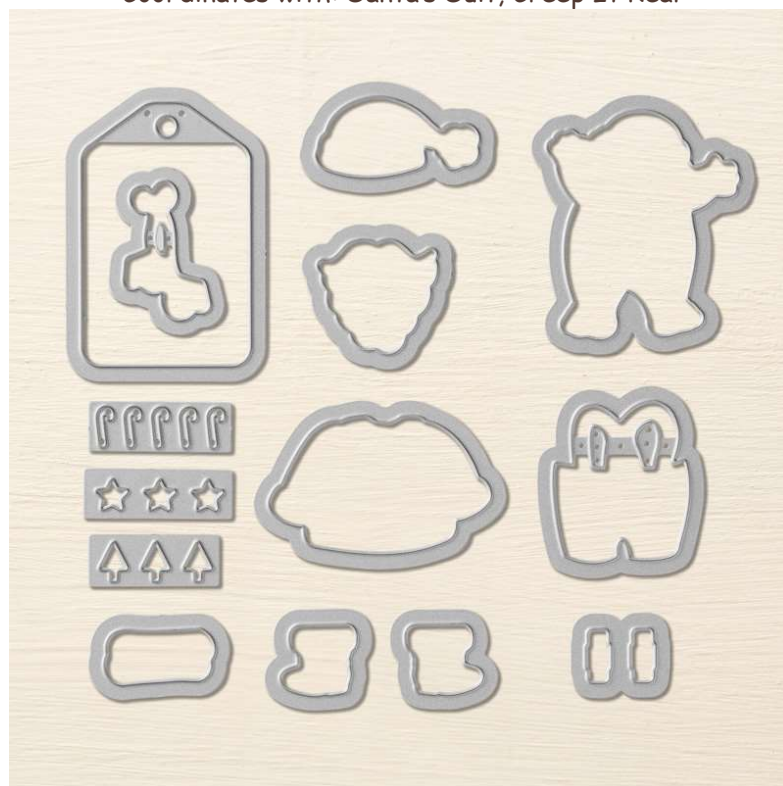

Santa Builder Framelits

Santa Builder Framelits

Set of 14 dies. Largest image: 2-1/8" x 1-1/2".

H 17 Page 23

#144681

Coordinates with: Santa's Suit, Creep It Real

Big Shot,
dies

Catalog: H 17, page 23