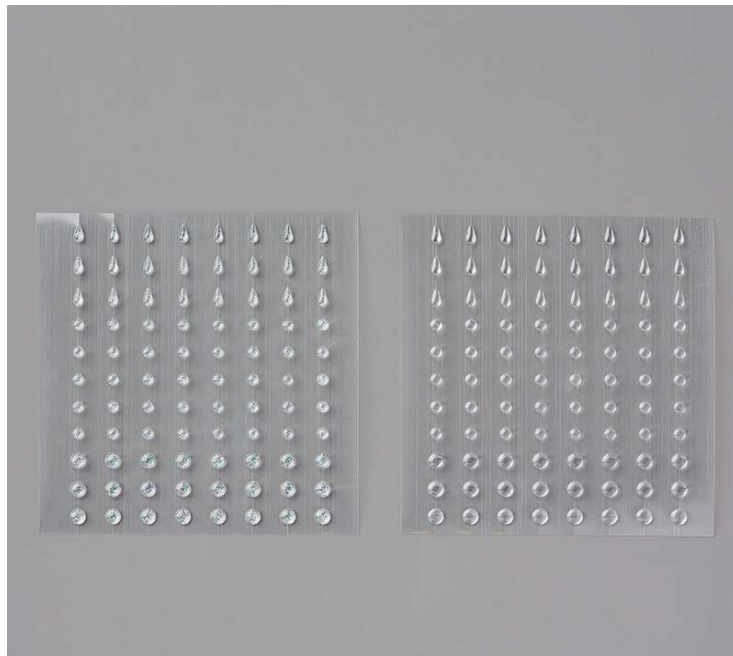

Glitter & Clear Epoxy Shapes

Glitter & Clear Epoxy Shapes

Set of 176 epoxy accents,
1 sheet clear and 1 sheet glitter accents.
Each sheet: 24 teardrops, 7 mm long;
40 circles, 3 mm; 24 circles, 4 mm.
O 18 Page 33
#145632

Adhesive
Shapes

Catalog: O 18, page 33