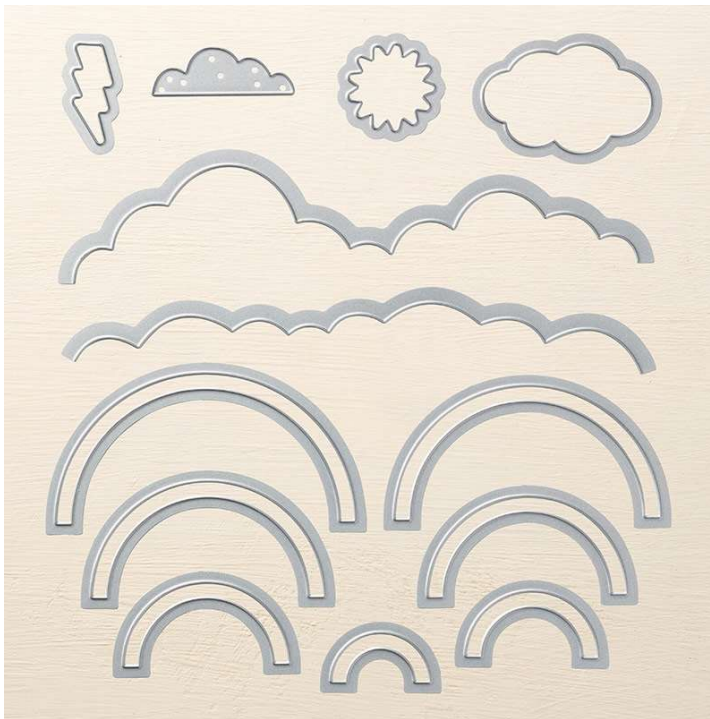

Rainbow Builder Framelits™

Rainbow Builder Framelits™

Set of 13 dies. Largest die: 3-1/8" 1-5/8".

O 18 Page 33

#145659

Coordinates with: Sunshine & Rainbows

Big Shot,
dies

Catalog: O 18, page 33