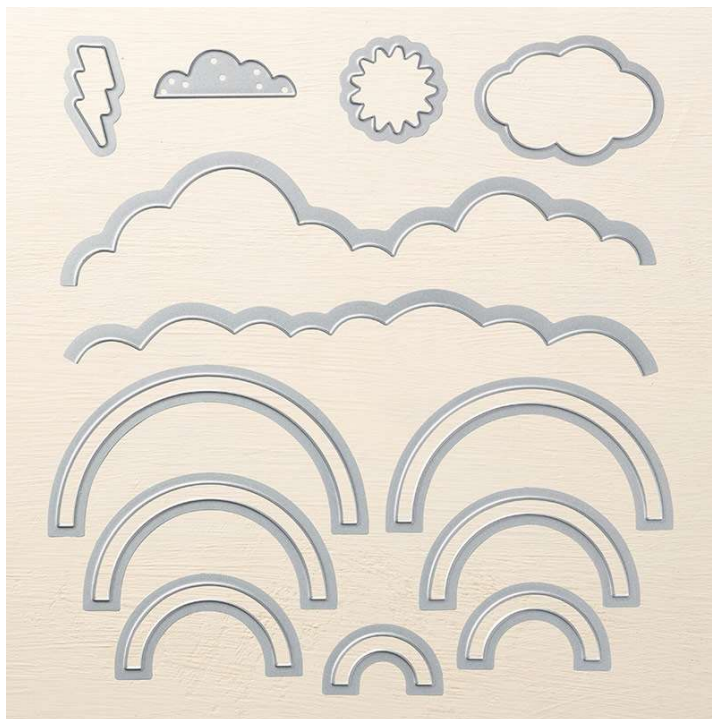

Rainbow Builder Framelits™

Rainbow Builder Framelits™

Set of 13 dies. Largest die: 3-1/8" 1-5/8".

O 18 Page 33

#145659

Coordinates with: Sunshine & Rainbows

Big Shot,
dies

Catalog: O 18, page 33