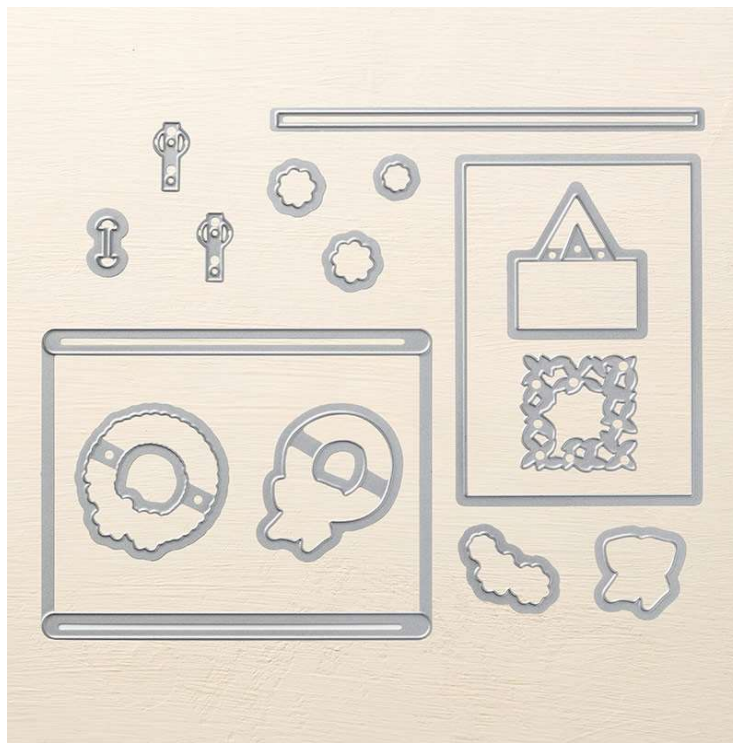

Sliding Door Framelits™

Sliding Door Framelits™

Set of 15 dies. Largest die: 2-1/4" x 3-3/8".

O 18 Page 43

#145662

Coordinates with: Barn Door

Big Shot,
dies

Catalog: O 18, page 43