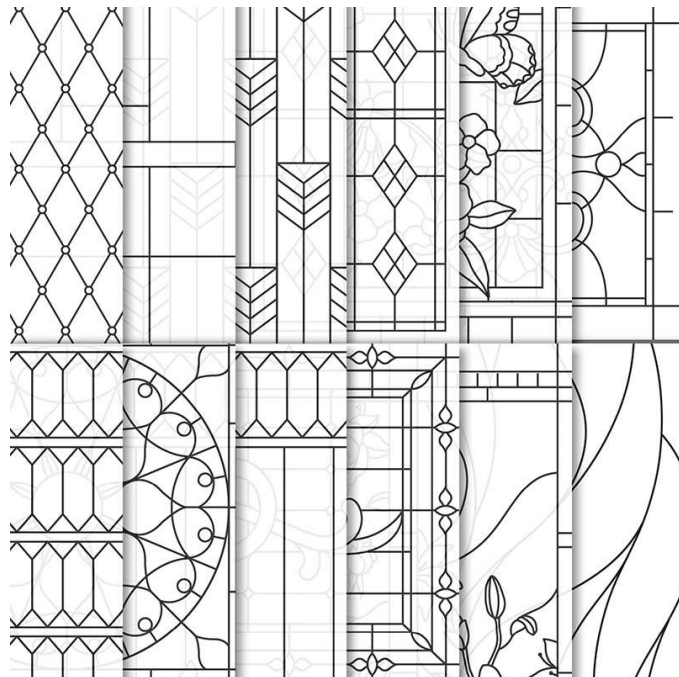

Graceful Glass 6" x 6" (15.2 x 15.2 cm) Designer
Vellum
Paper Basics ● 6" x 6" (15.2 x 15.2 cm) ● Specialty

Specialty
**Graceful Glass 6" x 6" (15.2 x 15.2 cm) Designer
Vellum**

Set of 24 sheets, 2 each of 12 single-sided designs
18-19 Page 188
146344

French: Vélin De La Série Design Verre Élégant 6" X 6" (15,2 X 15,2 CM)
German: Designerpergament Fantasie Aus Glas 6" X 6" (15,2 X 15,2 CM)
Collection: Graceful Glass Suite **Colors:** Black glossy printing on vellum