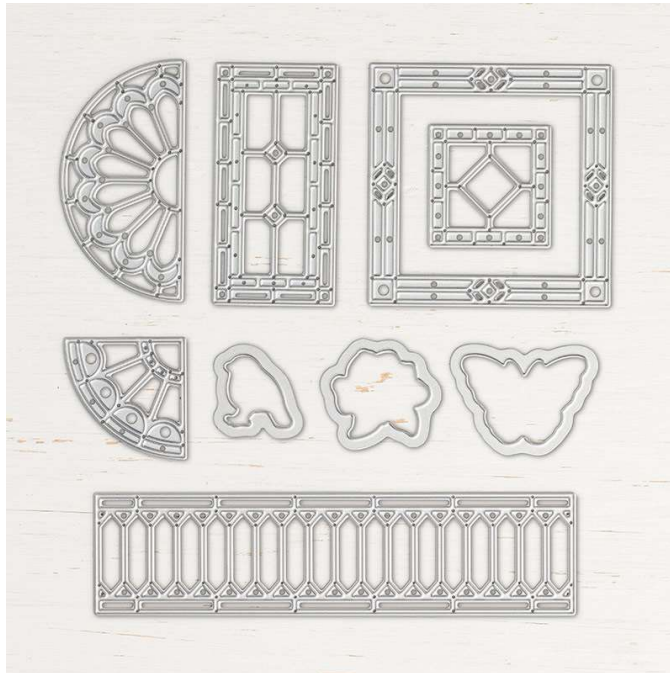

Big Shot Die  
**Stained Glass Thinlits™**

Stained Glass Thinlits™  
Tools • Big Shot™ • Die

Set of 9 dies. Largest die: 5" x 1-1/4".  
18-19 Page 220  
146347

**French:** Thinlits Vitrail

**German:** Thinlits Buntglas

**Collection:** Graceful Glass Suite

**Coordinates with:** Painted Glass

Insert created by Bev Adams, <http://BevAdams.com>, [BevAdams@verizon.net](mailto:BevAdams@verizon.net) Images from Stampin' Up!®