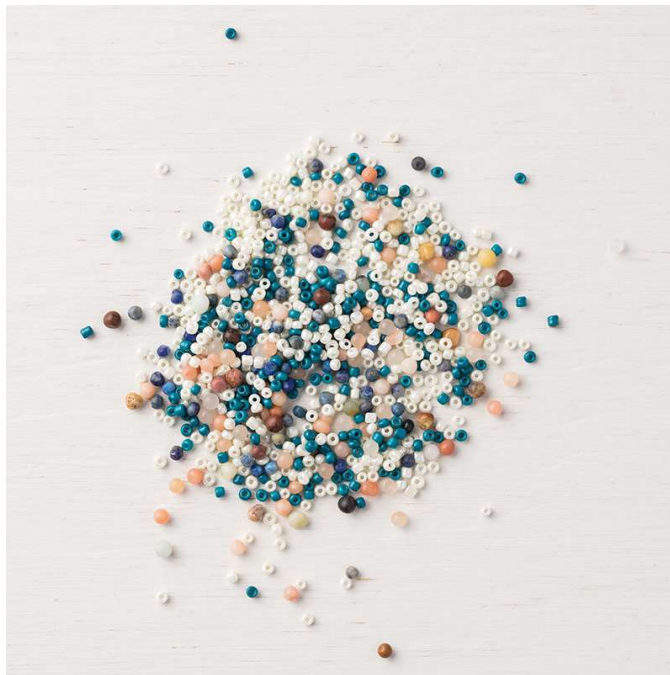

Specialty
Tranquil Textures Sprinkles

Set of Tiny beads and pebbles for accents or shaker cards. 1 oz.
18-19 Page 198
146337

French: Textures Apaisantes À Saupoudrer

German: Streu-Elemente Traum Vom Meer

Collection: Tranquil Textures Suite **Colors:** Blue, white

Insert created by Bev Adams, <http://BevAdams.com>, BevAdams@verizon.net Images from Stampin' Up!®