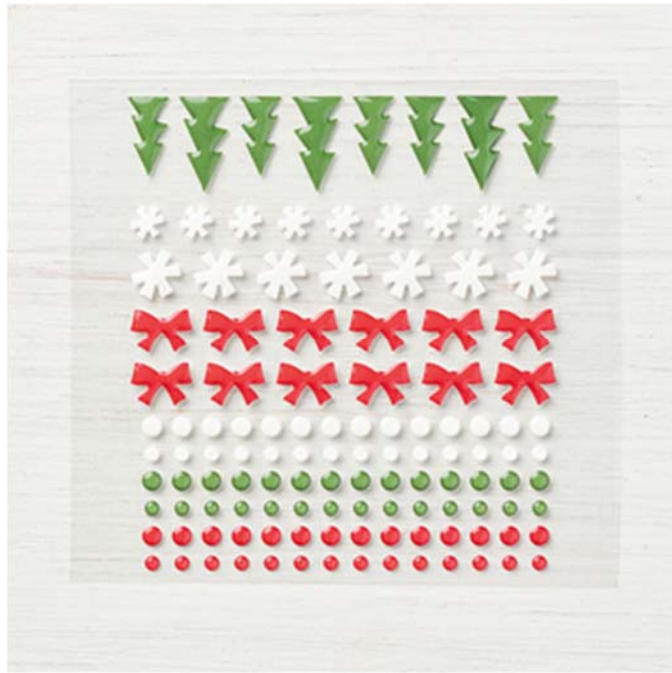

Adhesive Shapes Santa's Workshop Enamel Shapes

Set of 120 adhesive backed enamel shapes. Largest piece 3/4".
H 18 Page 19
147811

French: Formes Laquées L'atelier Du Père Noël

German: Lack-Akzente In Der Weihnachtswerkstatt

Collection: Santa's Workshop Suite

Colors: Garden Green, Poppy Parade, white

Insert created by Bev Adams, <http://BevAdams.com>, BevAdams@verizon.net Images from Stampin' Up!®