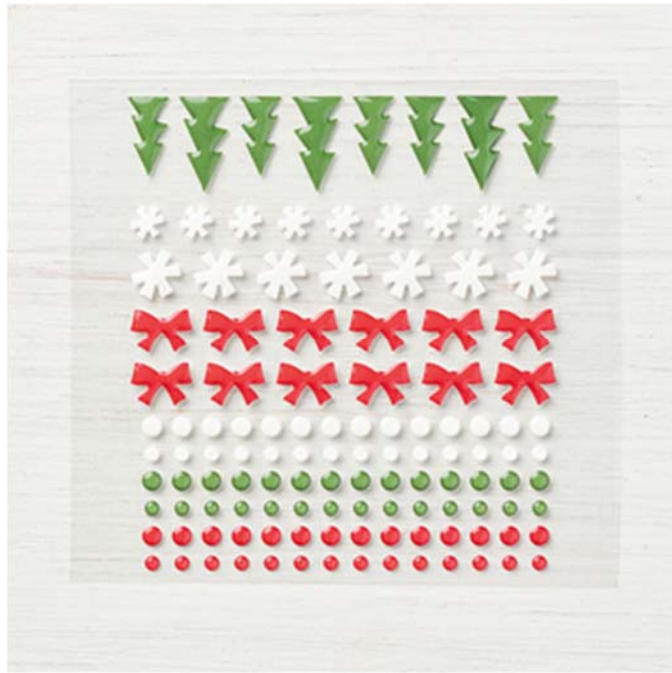

Adhesive Shapes Santa's Workshop Enamel Shapes

Set of 120 adhesive backed enamel shapes. Largest piece 3/4".

H 18 Page 19

147811

French: Formes Laquées L'atelier Du Père Noël

German: Lack-Akzente In Der Weihnachtswerkstatt

Collection: Santa's Workshop Suite

Colors: Garden Green, Poppy Parade, white

Insert created by Bev Adams, <http://BevAdams.com>, BevAdams@verizon.net Images from Stampin' Up!®