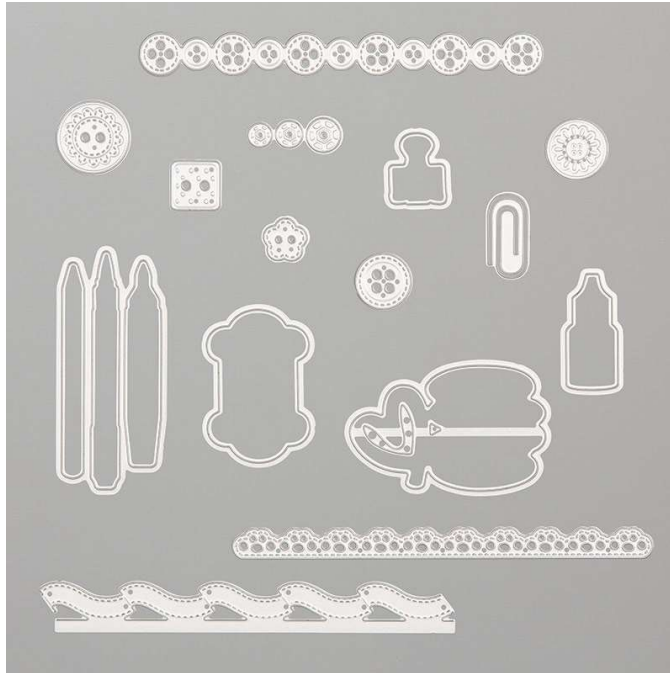

Dies Arts & Crafts Dies

Arts & Crafts Dies
Tools • Stampin' Cut & Emboss • Dies

Set of 15 dies. Largest die: 1 1/8" x 2 3/4" (2.9 x 7 cm)

19-20 Page 191

149580

French: POINÇONS LOISIRS CRÉATIFS

German: STANZFORMEN KUNSTHANDWERK

Collection: Follow Your Art Suite

Coordinates with: It Starts with Art

Insert created by Bev Adams, <http://BevAdams.com>, BevAdams@verizon.net Images from Stampin' Up!®