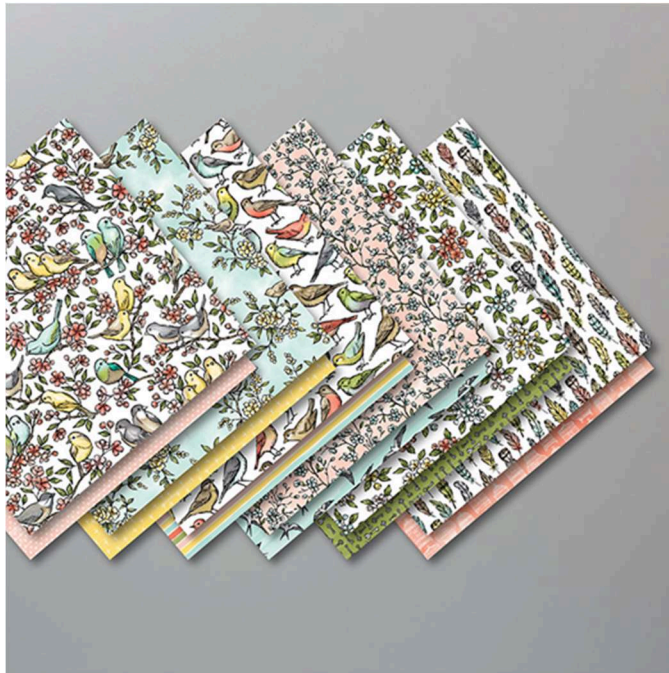

Designer Series Paper®
Bird Ballad Designer Series Paper

Bird Ballad Designer Series Paper
Paper Basics • 12" x 12" (30.5 x 30.5 cm) • Designer Series Paper®

Set of 12 sheets, 2 each of 6 double-sided designs. 12" x 12" (30.5 x 30.5 cm).
19-20 Page 166
149592

French: PAPIER DE LA SÉRIE DESIGN BALLADE DES OISEAUX

German: DESIGNERPAPIER VOGELGARTEN

Collection: Bird Ballad Suite **Colors:** Basic Black, Basic Gray, Bermuda Bay, Calypso Coral, Crumb Cake, Daffodil Delight, Old Olive, Petal Pink, Pool Party, Smoky Slate, Soft Suede, Whisper White