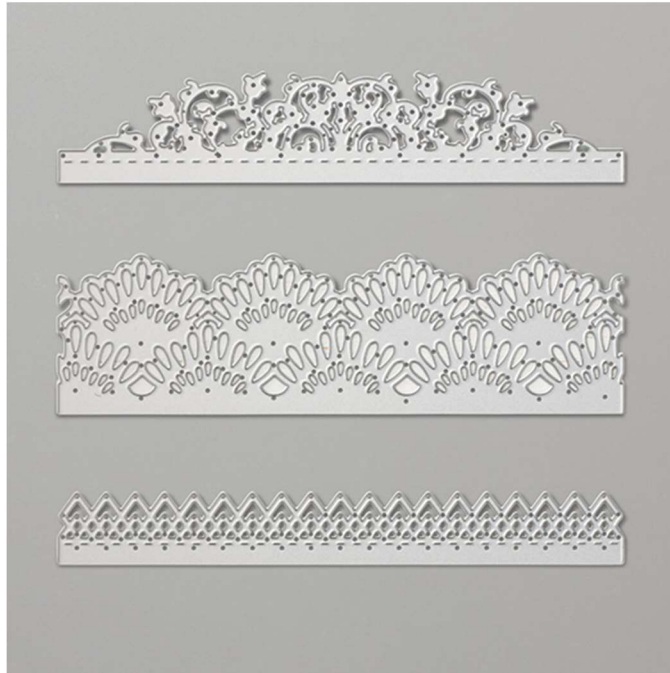

Dies Delicate Lace Dies

Set of 3 dies. Largest die: 1-11/16" x 6" (4.3 x 15/2 cm)
19-20 Page 192
147053

French: POINÇONS DENTELLE DÉLICATE
German: STANZFORMEN FEINE SPITZE

Insert created by Bev Adams, <http://BevAdams.com>, BevAdams@verizon.net Images from Stampin' Up!®