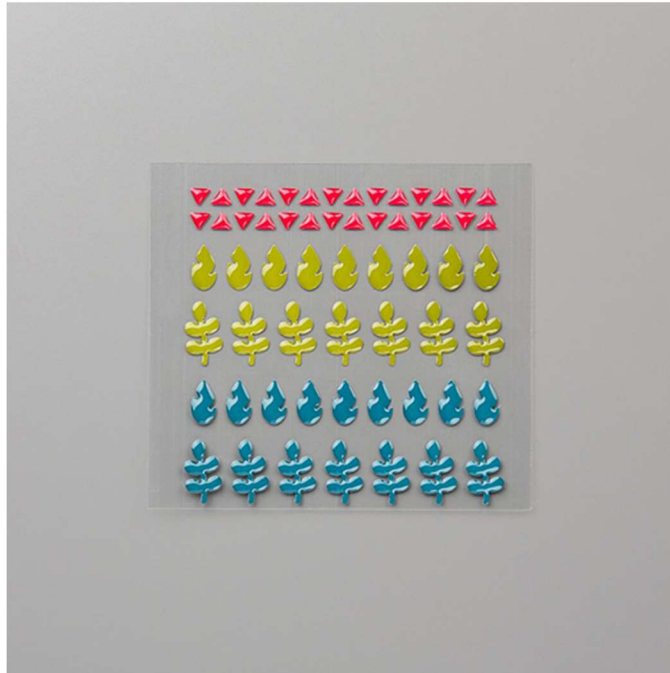

## Adhesive-backed Accents Dinoroar Enamel Shapes

Set of 60 pieces in 3 colors and 3 sizes. Largest piece: 1/4" (6.4 mm)  
19-20 Page 178  
149591

**French:** FORMES LAQUÉES CRINOSAURE

**German:** LACK-AKZENTE IM DINO-LAND

**Collection:** Dinoroar Suite **Colors:** Lovely Lipstick, Old Olive, Pretty Peacock

Insert created by Bev Adams, <http://BevAdams.com>, [BevAdams@verizon.net](mailto:BevAdams@verizon.net) Images from Stampin' Up!®