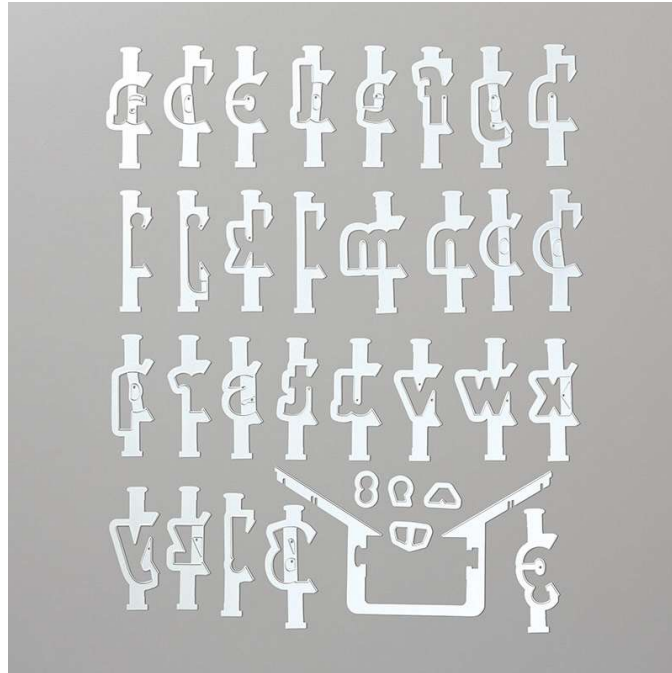

## Dies Layering Alphabet Dies

Set of 34 dies. Largest die: 3-1/8" x 6" (7.9 x 15.2 cm)  
19-20 Page 193  
145664

**French:** POINÇONS ALPHABET EMPILÉ

**German:** STANZFORMEN LAGENWEISE BUCHSTABEN

**Coordinates with:** Lined Alphabet

Insert created by Bev Adams, <http://BevAdams.com>, [BevAdams@verizon.net](mailto:BevAdams@verizon.net) Images from Stampin' Up!®