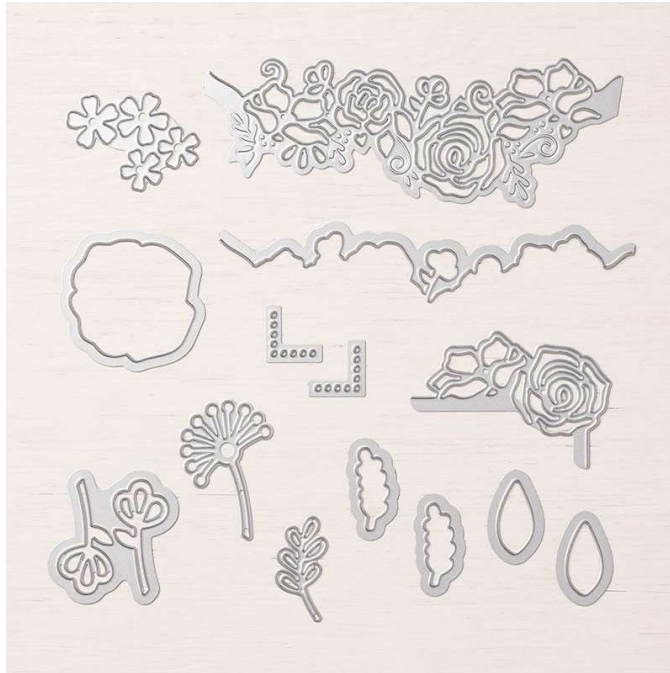

Dies Lovely Flowers Dies

Set of 14 dies. Largest 4 $\frac{3}{8}$ " x 1 $\frac{3}{8}$ " (11.1 x 3.5 cm)
19-20 Page 194
148526

French: POINÇONS FLEURS CHARMANTES

German: STANZFORMEN BILDSCHÖNE BLÜTEN

Collection: All My Love Suite

Coordinates with: Forever Lovely

Insert created by Bev Adams, <http://BevAdams.com>, BevAdams@verizon.net Images from Stampin' Up!®