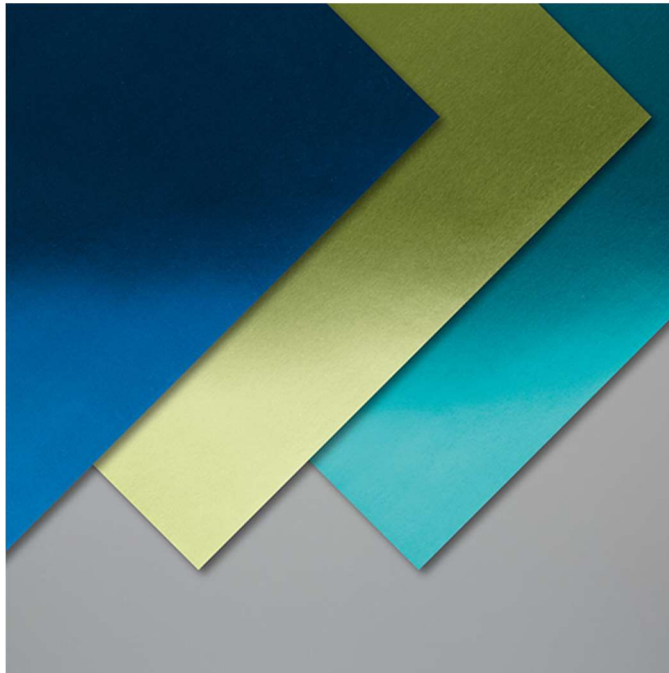

Designer Series Paper®
Noble Peacock Foil Sheets

Noble Peacock Foil Sheets
Paper Basics • 12" x 12" (30.5 x 30.5 cm) • Designer Series Paper®

Set of 6 single-sided sheets, 2 each of 3 colors. 12" x 12" (30.5 x 30.5 cm). Acid free, lignin free.

19-20 Page 167
149495

French: FEUILLES MÉTALLISÉES PAON MAJESTUEUX

German: METALLIC-FOLIENPAPIER PFAUENPRACHT

Collection: Noble Peacock Suite **Colors:** Blueberry Bushel, Old Olive, Pretty Peacock

Insert created by Bev Adams, <http://BevAdams.com>, BevAdams@verizon.net Images from Stampin' Up!®