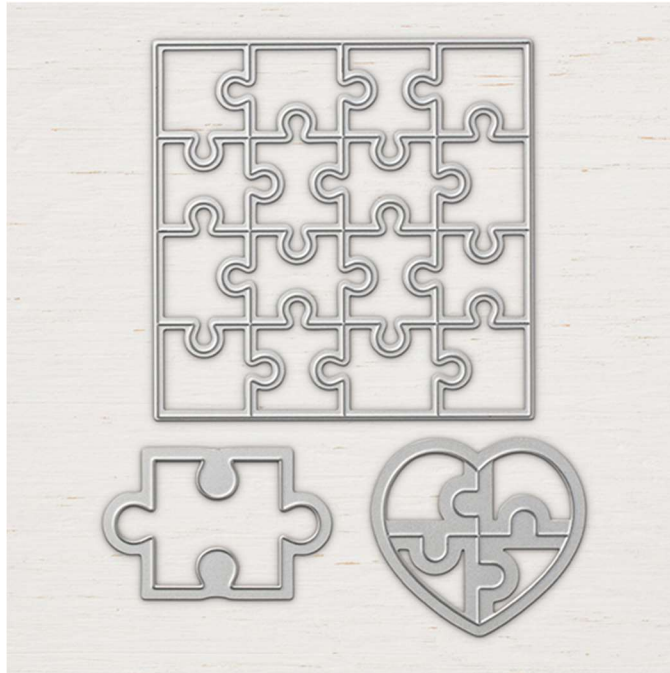

Dies
Puzzle Pieces Dies

Puzzle Pieces Dies
Tools • Stampin' Cut & Emboss • Dies

Set of 3 dies. Largest die: 3-1/2" x 3-1/2" 8.9 cm)
19-20 Page 195
146830

French: POINÇONS PIÈCES DE PUZZLE
German: STANZFORMEN PUZZLETEILE
Coordinates with: Love You to Pieces