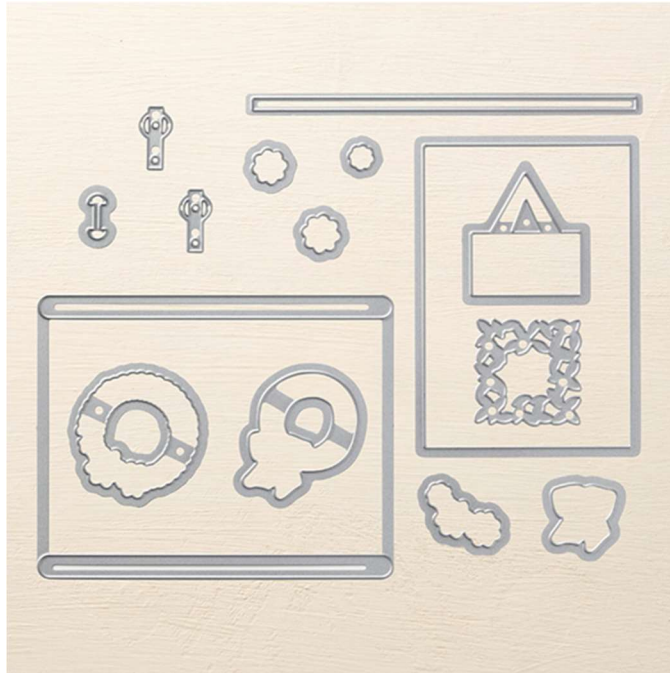

Dies Sliding Door Dies

Set of 15 dies. Largest die: 2-1/4" x 3-3/8" (5.7 x 8.6 cm)
19-20 Page 195
145662

French: POINÇONS PORTE COULISSANTE

German: STANZFORMEN SCHIEBETÜR

Coordinates with: Barn Door

Insert created by Bev Adams, <http://BevAdams.com>, BevAdams@verizon.net Images from Stampin' Up!®