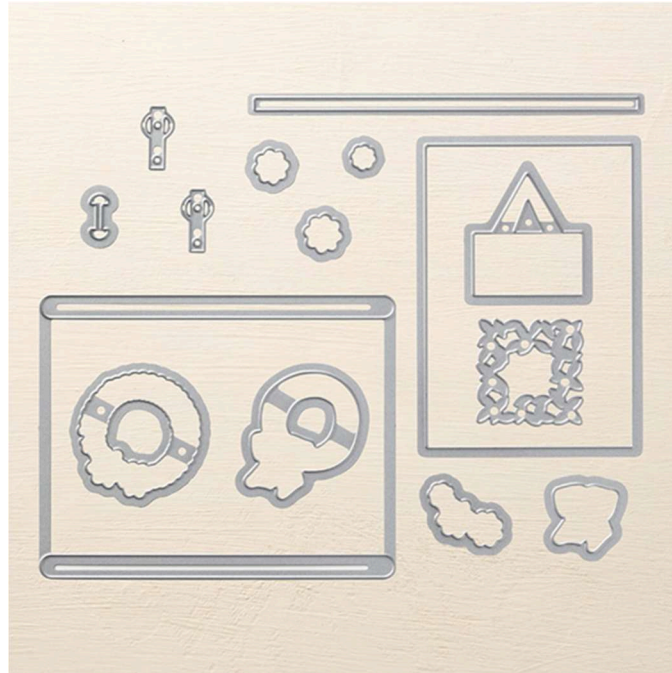

Dies Sliding Door Dies

Set of 15 dies. Largest die: 2-1/4" x 3-3/8" (5.7 x 8.6 cm)
19-20 Page 195
145662

French: POINÇONS PORTE COULISSANTE

German: STANZFORMEN SCHIEBETÜR

Coordinates with: Barn Door

Insert created by Bev Adams, <http://BevAdams.com>, BevAdams@verizon.net Images from Stampin' Up!®