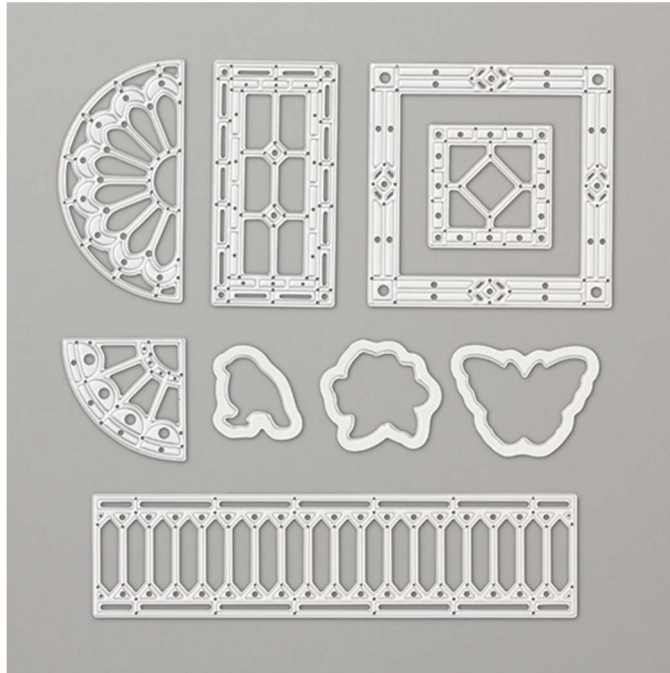

## Dies Stained Glass Dies

Set of 9 dies. Largest die: 5" x 1-1/4" (12.7 x 3.2 cm)  
19-20 Page 195  
146347

**French:** POINÇONS VITRAIL

**German:** STANZFORMEN BUNTGLAS

**Collection:** Graceful Glass Suite

**Coordinates with:** Painted Glass

Insert created by Bev Adams, <http://BevAdams.com>, [BevAdams@verizon.net](mailto:BevAdams@verizon.net) Images from Stampin' Up!®