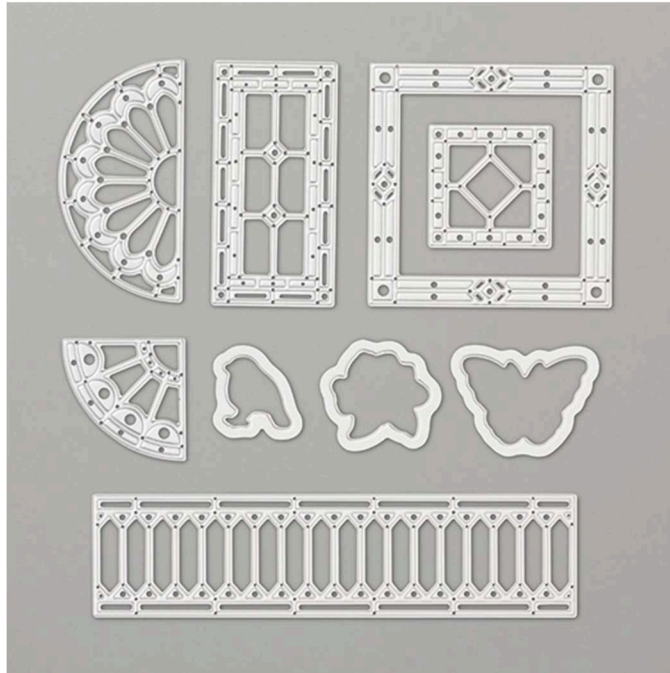

Dies
Stained Glass Dies

Set of 9 dies. Largest die: 5" x 1-1/4" (12.7 x 3.2 cm)
19-20 Page 195
146347

French: POINÇONS VITRAIL

German: STANZFORMEN BUNTGLAS

Collection: Graceful Glass Suite

Coordinates with: Painted Glass