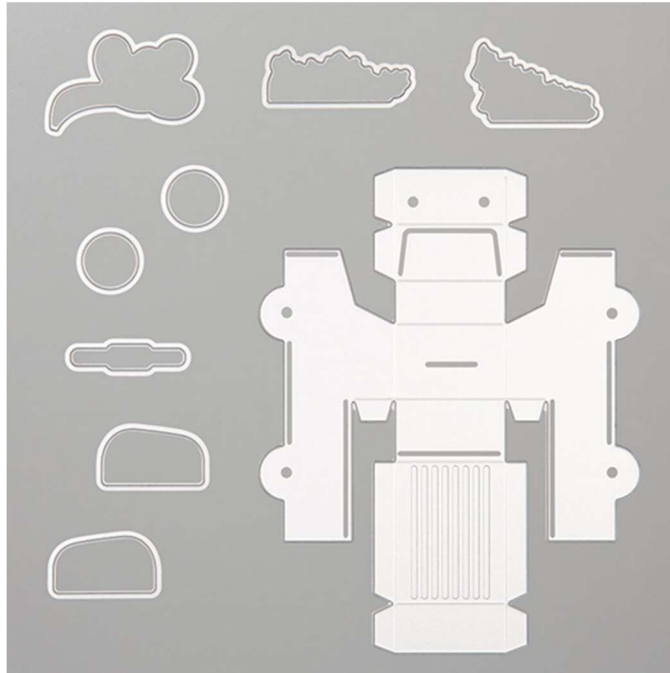

Dies Truck Ride Dies

Truck Ride Dies
Tools • Stampin' Cut & Emboss • Dies

Set of 9 dies. Finished size: 3 1/2" x 1 1/4" x 1 1/2" (8.9 x 3.8 cm)
19-20 Page 197
149626

French: POINÇONS EN CAMION
German: STANZFORMEN PICK-UP
Coordinates with: Ride with Me