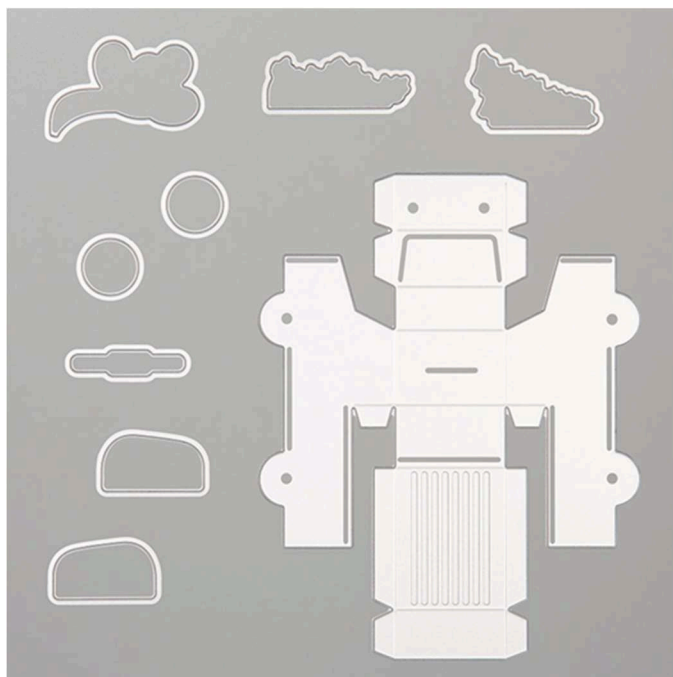

Dies Truck Ride Dies

Truck Ride Dies
Tools • Stampin' Cut & Emboss • Dies

Set of 9 dies. Finished size: 3 1/2" x 1 1/4" x 1 1/2" (8.9 x 3.8 cm)

19-20 Page 197

149626

French: POINÇONS EN CAMION

German: STANZFORMEN PICK-UP

Coordinates with: Ride with Me

Insert created by Bev Adams, <http://BevAdams.com>, BevAdams@verizon.net Images from Stampin' Up!®