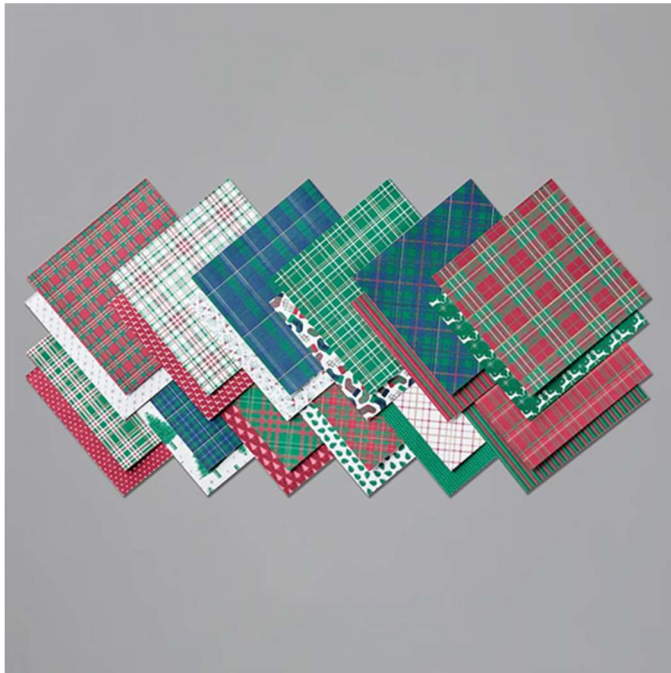

Wrapped in Plaid Specialty Designer Series Paper
Paper Basics ● 6" x 6" (15.2 x 15.2 cm) ● Designer Series Paper®

Designer Series Paper®

Wrapped in Plaid 6" x 6" (15.2 x 15.2 cm) Specialty Designer Series Paper

Set of 48 sheets, 4 each of 12 double-sided designs. Acid free, lignin free.
H 19 Page 14, also on p. 13
149596

French: PAPIER DE LA SÉRIE DESIGN SPÉCIALITÉ COCON À CARREAUX 6" X 6" (15,2 X 15,2 CM)

German: BESONDERES DESIGNERPAPIER FESTLICHE KAROS 6" X 6" (15,2 X 15,2 CM)

Collection: Wrapped in Plaid Suite **Colors:** Cherry Cobbler, gold, Night of Navy, Shaded Spruce, Whisper White

Insert created by Bev Adams, <http://BevAdams.com>, BevAdams@verizon.net Images from Stampin' Up!®