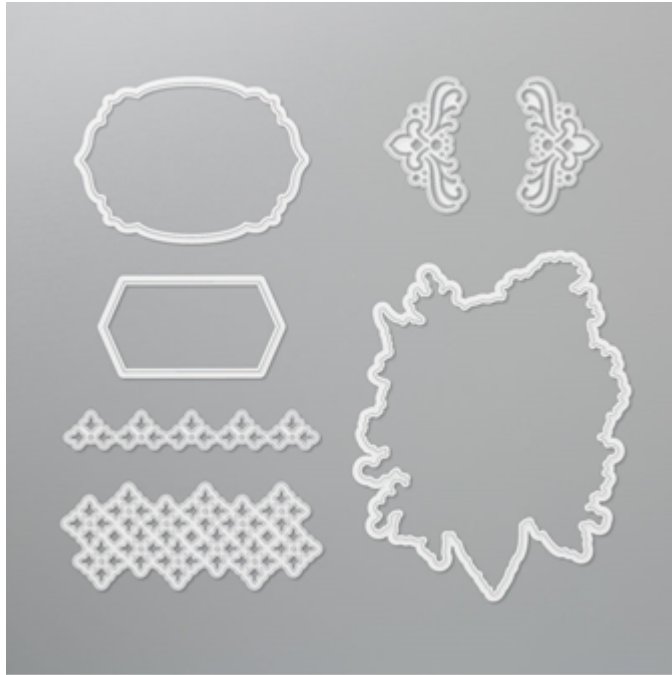

Dies Roses Dies

Set of 7 dies. Largest die: 4-1/4" x 3-1/4" (10.8 x 8.3 cm)
Special starts November 1, 2019, and available while supplies last.
152144

Collection: Christmas Time is Here Suite
Coordinates with: Christmas Rose