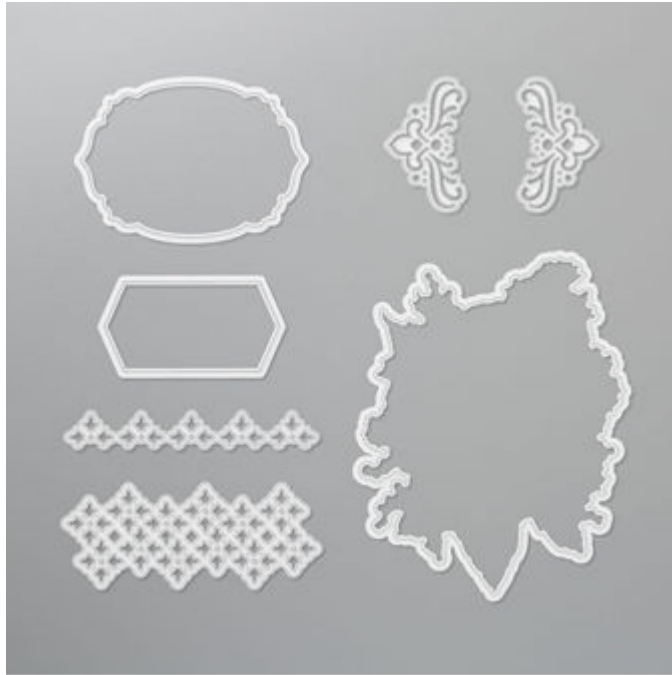

## Dies Roses Dies

Set of 7 dies. Largest die: 4-1/4" x 3-1/4" (10.8 x 8.3 cm)  
Special starts November 1, 2019, and available while supplies last.  
152144

**Collection:** Christmas Time is Here Suite  
**Coordinates with:** Christmas Rose