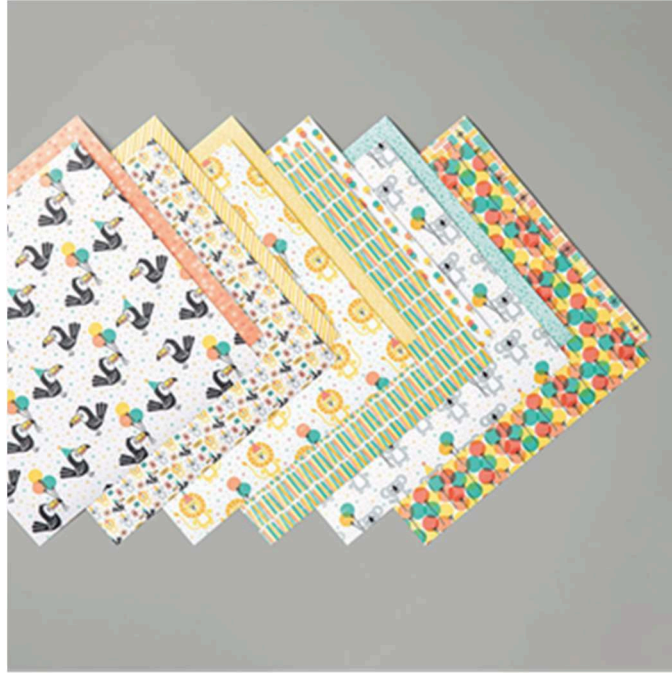

Designer Series Paper®  
**Birthday Bonanza Designer Series  
Paper**

**Birthday Bonanza Designer Series Paper**  
Paper Basics • 12" x 12" (30.5 x 30.5 cm) • Designer Series Paper®

Set of 12 sheets of designer paper: 2 each of 6 double-sided designs, 12" x 12" (30.5 x 30.5 cm), Acid free, Lignin free.

Jan-June 2020 Mini Page 33

151313

**French:** PAPIER DE LA SÉRIE DESIGN BONANZA EN FÊTE

**German:** DESIGNERPAPIER BUNTER GEBURTSTAG

**Collection:** Birthday Bonanza Suite **Colors:** Basic Black, Bermuda Bay, Coastal Cabana, Crumb Cake, Daffodil Delight, Grapefruit Grove, Mango Melody, Smoky Slate, Terracotta Tile, Whisper White