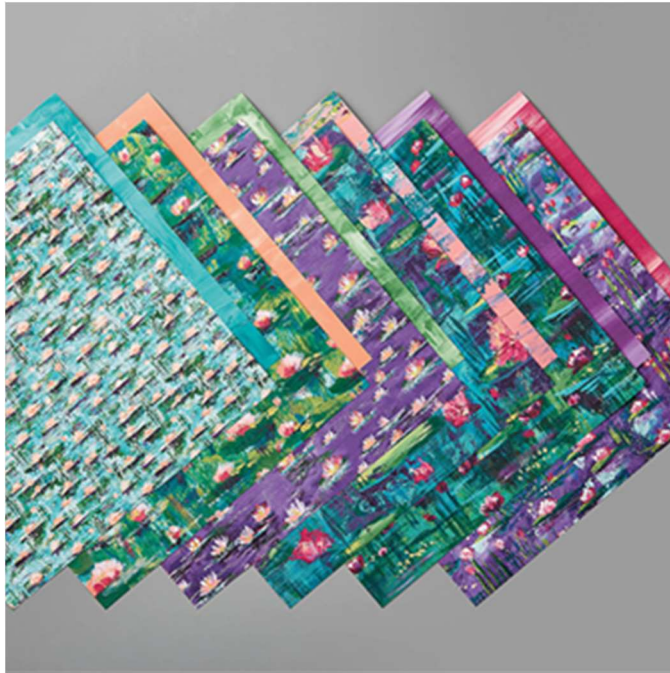

Lily Impressions Designer Series Paper
Paper Basics • 12" x 12" (30.5 x 30.5 cm) • Designer Series Paper®

Designer Series Paper®
Lily Impressions Designer Series Paper

Set of 12 sheets of designer paper: 2 each of 6 double-sided designs, 12" x 12" (30.5 x 30.5 cm), Acid free, Lignin free.

SAB 20 Page 6

152284

French: PAPIER DE LA SÉRIE DESIGN NÉNUPHARS IMPRESSIONNISTES

German: DESIGNERPAPIER SEEROSEN-SINFONIE

Colors: Bermuda Bay, Blackberry Bliss, Coastal Cabana, Crushed Curry, Flirty Flamingo, Garden Green, Gorgeous Grape, Granny Apple Green, Grapefruit Grove, Highland Heather, Lovely Lipstick, Melon Mambo, Mint Macaron, Pool Party, Pretty Peacock, So Saffron