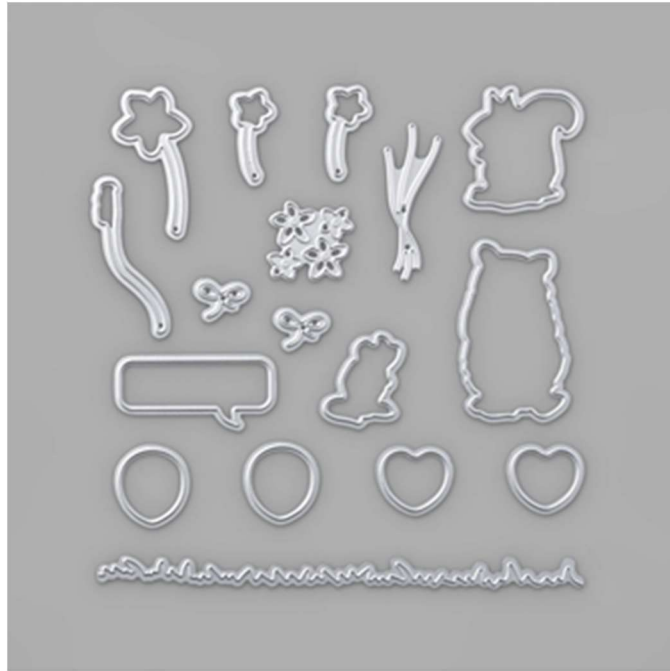

## Dies Special Day Dies

Set of 17 dies. Largest die: 5-7/8" x 3/8" (14.9 x 1 cm)  
SAB 20 - Coordinating Products, not in the catalog  
153587

**French:** Poinçons Belle journée  
**Coordinates with:** Special Someone