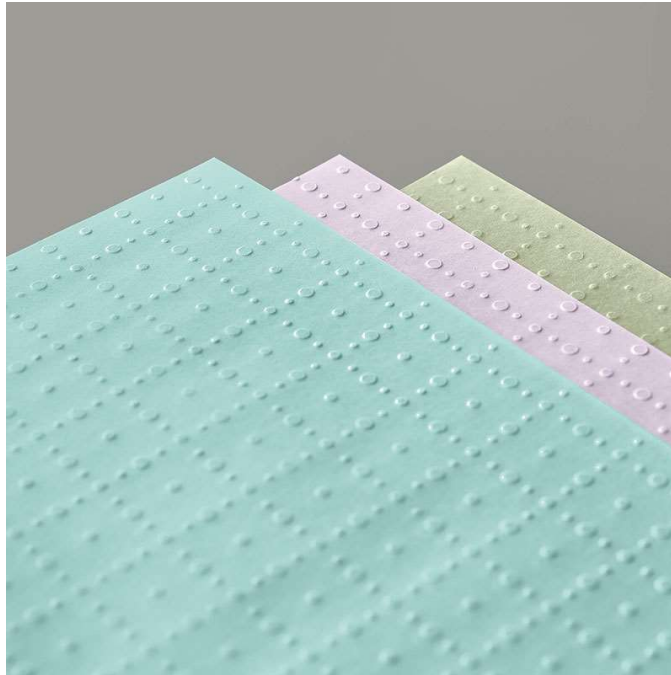

**So Very Vellum Specialty Designer Series Paper**  
Paper Basics • 12" x 12" (30.5 x 30.5 cm) • Specialty

Specialty  
**So Very Vellum Specialty Designer  
Series Paper**

Set of 6 sheets: 2 each of 3 colors. 12" x 12" (30.5 x 30.5 cm). Acid free, lignin free.

SAB 2nd Release Page 7

152313

**French:** PAPIER DE LA SÉRIE DESIGN SPÉCIALITÉ TELLEMENT VÉLIN

**Colors:** Pool Party, Purple Posy, Soft Sea Foam

Insert created by Bev Adams, <http://BevAdams.com>, [BevAdams@verizon.net](mailto:BevAdams@verizon.net) Images from Stampin' Up!®