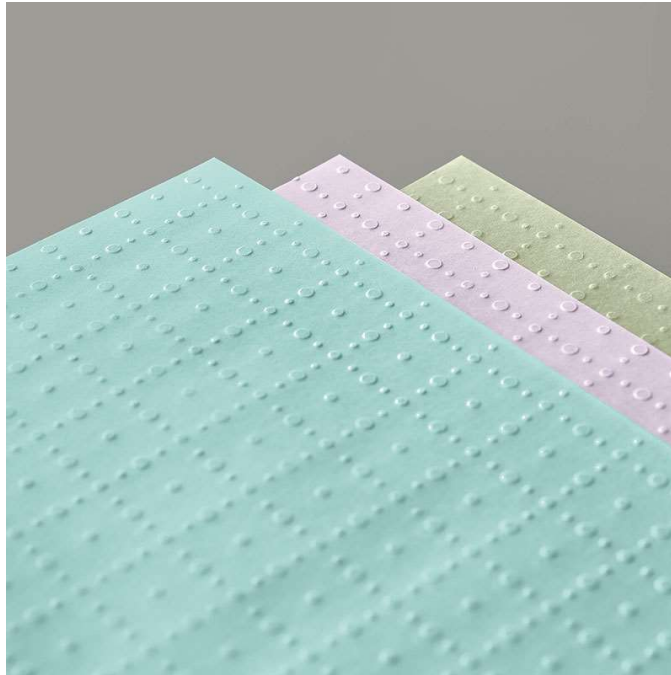

So Very Vellum Specialty Designer Series Paper
Paper Basics • 12" x 12" (30.5 x 30.5 cm) • Specialty

Specialty
**So Very Vellum Specialty Designer
Series Paper**

Set of 6 sheets: 2 each of 3 colors. 12" x 12" (30.5 x 30.5 cm). Acid free, lignin free.

SAB 2nd Release Page 7

152313

French: PAPIER DE LA SÉRIE DESIGN SPÉCIALITÉ TELLEMENT VÉLIN

Colors: Pool Party, Purple Posy, Soft Sea Foam

Insert created by Bev Adams, <http://BevAdams.com>, BevAdams@verizon.net Images from Stampin' Up!®