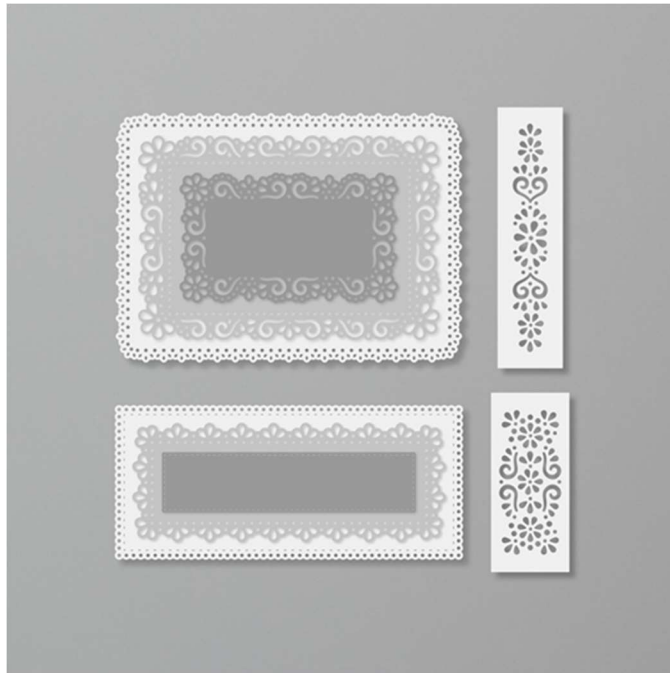

Dies
Ornate Layers Dies

Set of 8 dies. Largest 5 1/2" x 4" (14 x 10.2 cm)
Released 4/1/20. Not yet in a catalog.
152726

French: POINÇONS CADRES DÉCORATIFS
Collection: Ornate Garden Suite
Coordinates with: Ornate Style