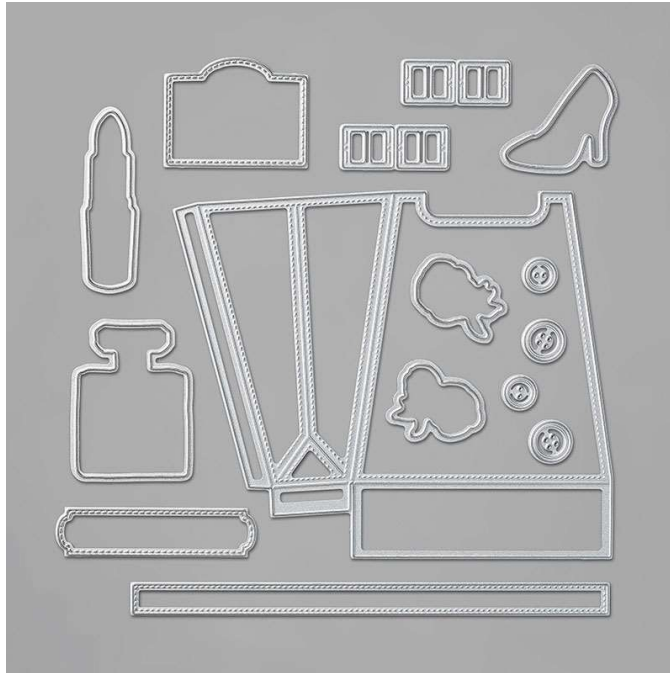

Dies All Dressed Up Dies

Set of 15 dies. Largest 5 1/2" x 5" (14 x 12.7 cm)
20-21 Page 180
151665

French: Poinçons Beaux Atours
German: Stanzformen So Stilvoll
Coordinates with: Dress to Impress

Insert created by Bev Adams, <http://BevAdams.com>, BevAdams@verizon.net Images from Stampin' Up!®