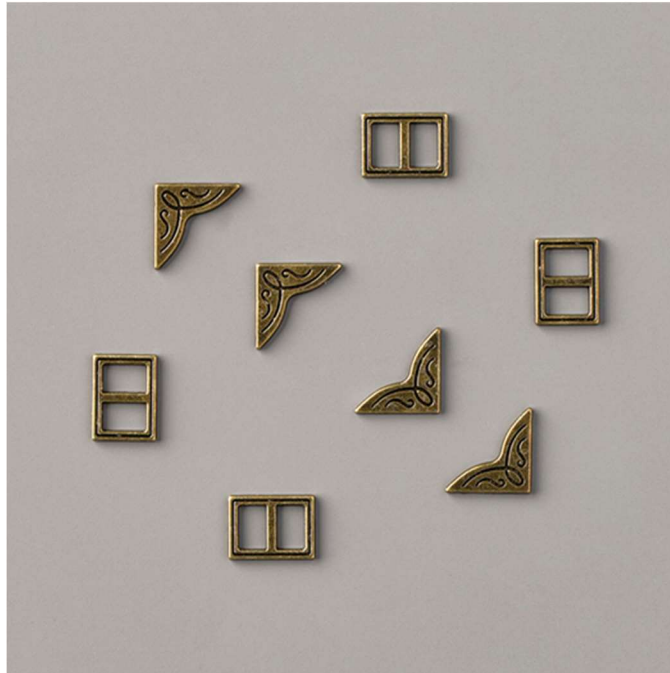

Specialty
Antiqued Corners & Slides Elements

Set of 30 pieces: 20 corners, 10 ribbon slides. Corners: 1/2" x 1/2" (1.3 x 1.3 cm).
Ribbon slides: 1/2" x 3/8" (1.3 x 1 cm).
20-21 Page 157
152471

French: Éléments Boucles Et Coins Antiques
German: Eck- Und Schiebe-Akzente In Antikoptik
Collection: World of Good Suite **Colors:** Antiqued brushed bronze