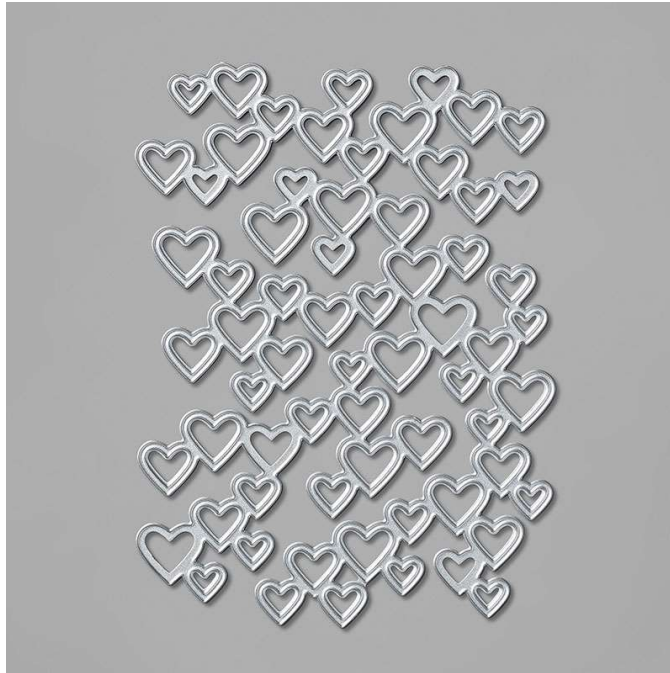

Dies
Detailed Hearts Dies

Set of 1 die. 3 7/8" x 5 1/8" (9.8 x 13 cm)

20-21 Page 180

151440

French: Poinçon Pluie De Coeurs

German: Stanzform Herzregen

Coordinates with: Heart to Heart

Insert created by Bev Adams, <http://BevAdams.com>, BevAdams@verizon.net Images from Stampin' Up!®