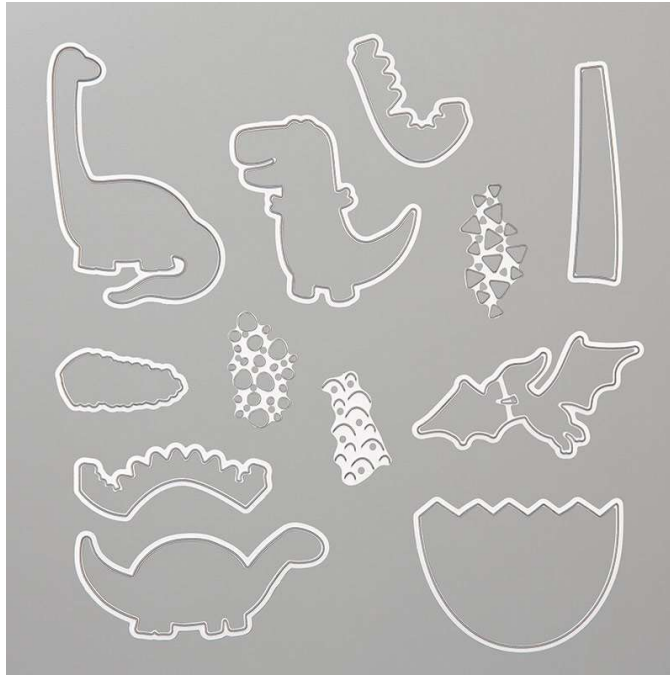

Dies Dino Dies

Dino Dies
Tools • Mini Stampin' Cut & Emboss • Dies

Set of 12 dies. Largest 2" x 3 1/8" (5.1 x 7.9 cm)
20-21 Page 180
149636

French: Poinçons Dinos

German: Stanzformen Dinos

Coordinates with: Dino Days