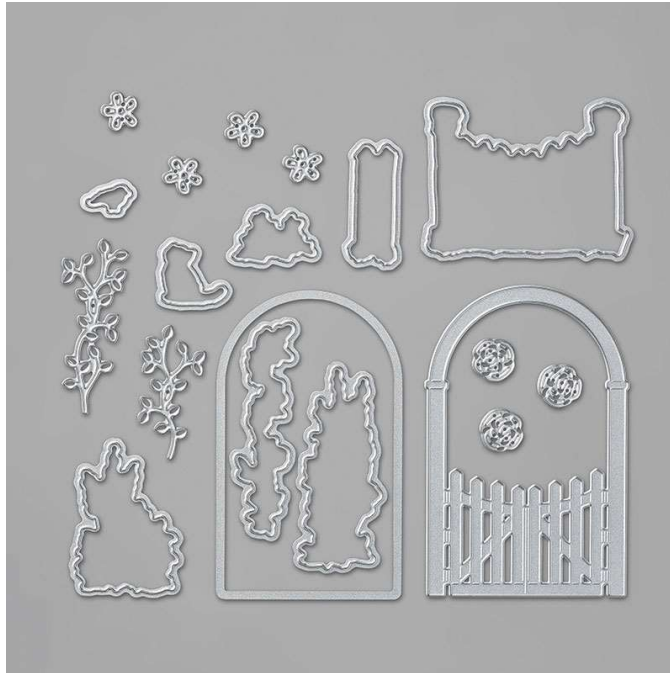

Dies  
Garden Gateway Dies

**Garden Gateway Dies**  
Tools • Mini Stampin' Cut & Emboss • Dies

Set of 19 dies. Largest die 2 1/2" x 3 7/8" (6.4 x 9.8 cm)

20-21 Page 181

151512

**French:** Poinçons Portail De Jardin

**German:** Stanzformen Gartentor

**Coordinates with:** Grace's Garden

Insert created by Bev Adams, <http://BevAdams.com>, [BevAdams@verizon.net](mailto:BevAdams@verizon.net) Images from Stampin' Up!®