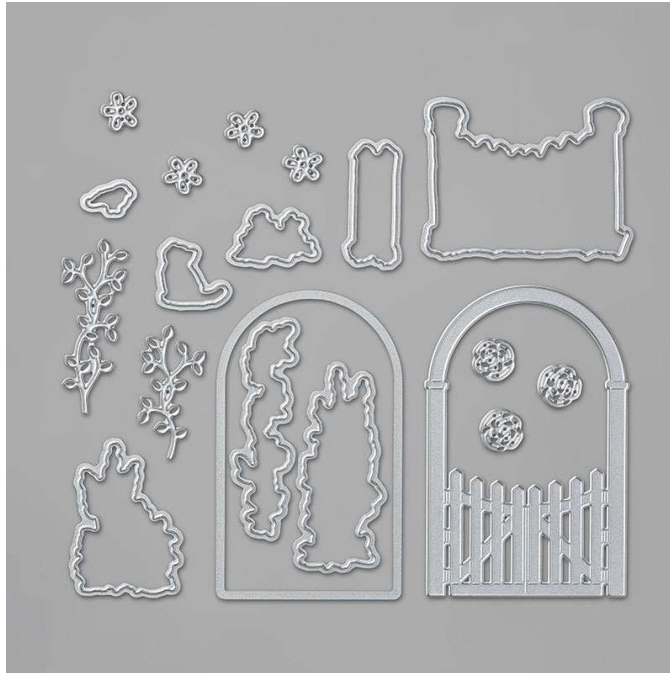

Dies  
**Garden Gateway Dies**

**Garden Gateway Dies**  
Tools • Mini Stampin' Cut & Emboss • Dies

Set of 19 dies. Largest die 2 1/2" x 3 7/8" (6.4 x 9.8 cm)

20-21 Page 181

151512

**French:** Poinçons Portail De Jardin

**German:** Stanzformen Gartentor

**Coordinates with:** Grace's Garden

Insert created by Bev Adams, <http://BevAdams.com>, [BevAdams@verizon.net](mailto:BevAdams@verizon.net) Images from Stampin' Up!®