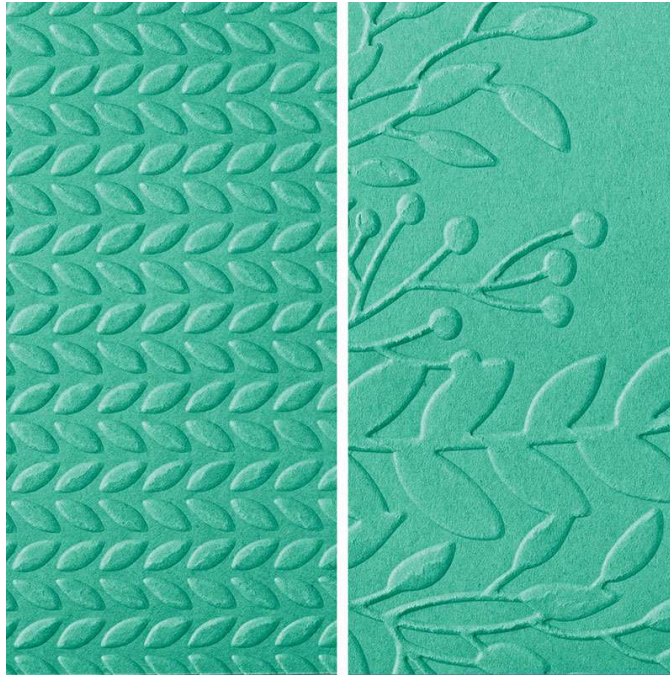

Embossing Folder
Greenery Embossing Folders

Greenery Embossing Folders
Embossing • Mini Stampin' Cut & Emboss • Embossing Folder

Set of 2 folders. 6-1/4" x 3-3/8" (15.9 x 8.6 cm).
20-21 Page 184
152716

French: Plioir À Gaufrage Feuillages

German: Prägeformen Blattgrün

Collection: Forever Greenery Suite

Insert created by Bev Adams, <http://BevAdams.com>, BevAdams@verizon.net Images from Stampin' Up!®