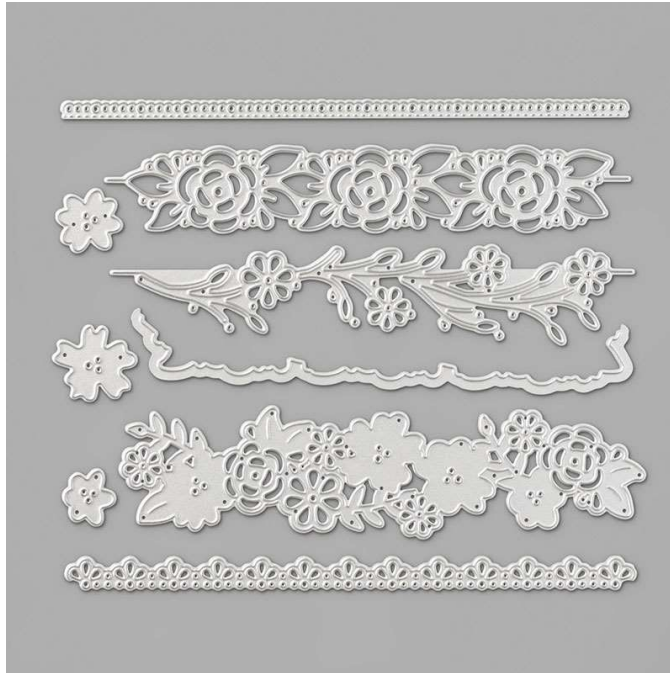

Dies
Ornate Borders Dies

Set of 9 dies. Largest: 6 x 1 1/2" (15.2 x 3.8 cm)
20-21 Page 177
152724

French: Poinçons Bordures Ornementales
German: Stanzformen Dekorative Bordüren
Collection: Ornate Garden Suite
Coordinates with: Ornate Thanks