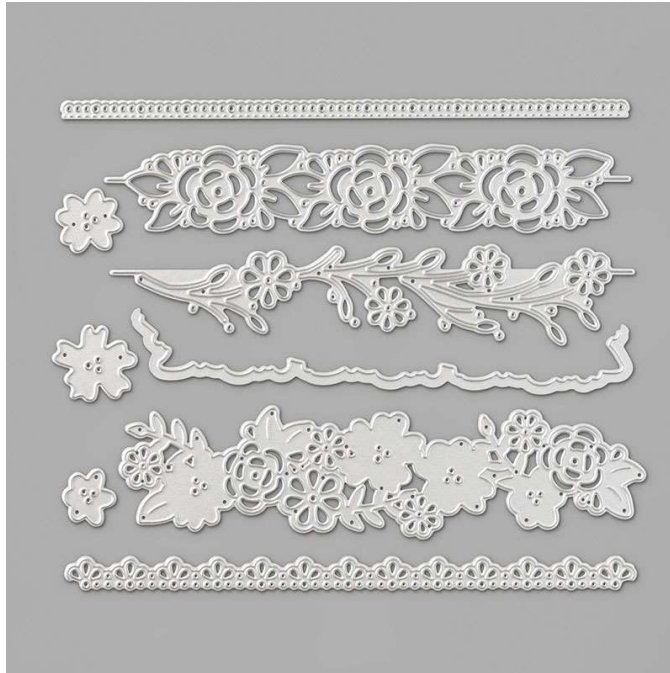

Dies Ornate Borders Dies

Set of 9 dies. Largest: 6 x 1 1/2" (15.2 x 3.8 cm)

20-21 Page 177

152724

French: Poinçons Bordures Ornementales

German: Stanzformen Dekorative Bordüren

Collection: Ornate Garden Suite

Coordinates with: Ornate Thanks

Insert created by Bev Adams, <http://BevAdams.com>, BevAdams@verizon.net Images from Stampin' Up!®