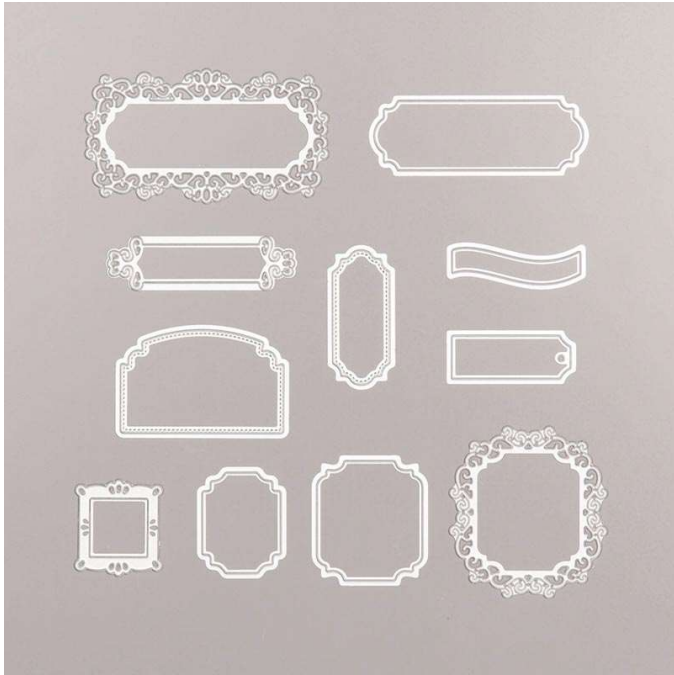

Dies Ornate Frames Dies

Set of 11 dies. Largest 3 1/8" x 1 5/8" (7.9 x 4.1 cm)
20-21 Page 182
150664

French: Poinçons Cadres Décorés
German: Stanzformen Zierrahmen
Collection: Monster Bash Suite
Coordinates with: Spooktacular Bash