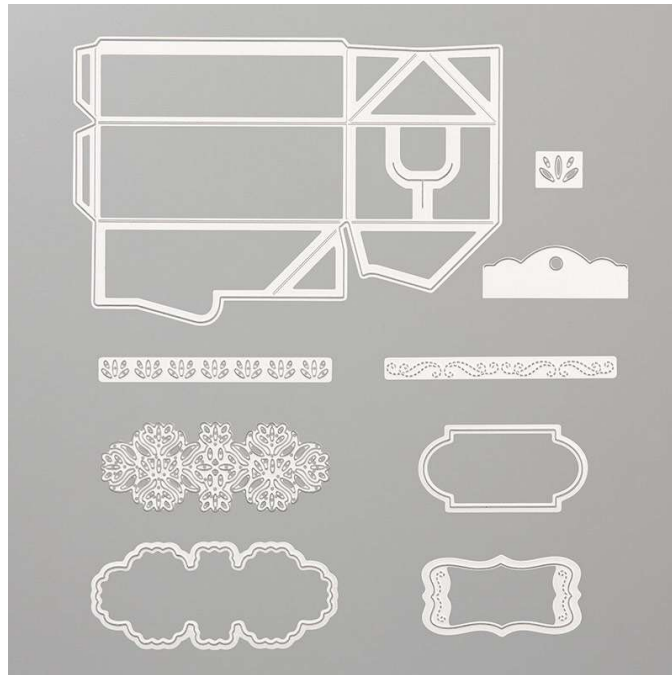

Dies Perfect Parcel Dies

Set of 9 dies. Finished size: 3 1/2" x 2 1/8" x 1 3/8" (8.9 x 5.4 x 3.5 cm)

20-21 Page 182

149627

French: Poinçons Paquets Parfaits

German: Stanzformen Perfekte Päckchen

Coordinates with: Parcels & Petals