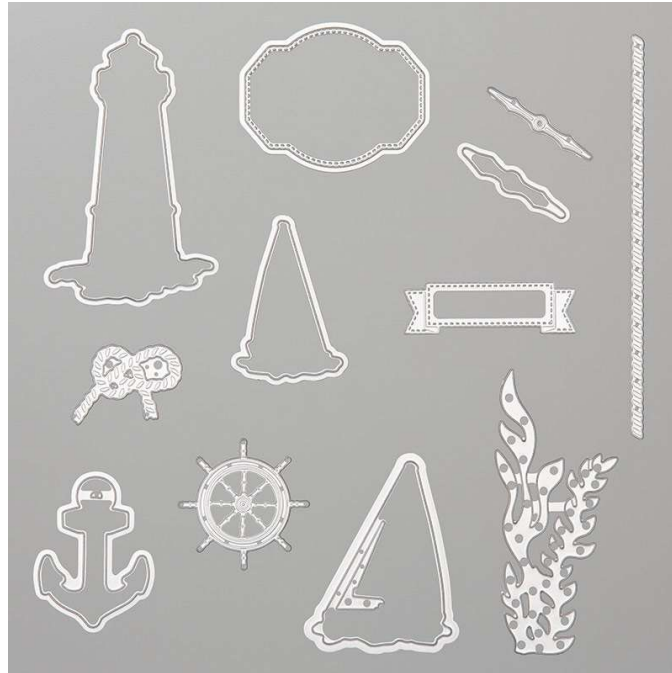

Dies Smooth Sailing Dies

Smooth Sailing Dies
Tools • Mini Stampin' Cut & Emboss • Dies

Set of 12 dies. Largest die: 1 3/8" x 3 1/4" (3.5 x 8.3 cm)
20-21 Page 182
149576

French: Poinçons Navigation En Douceur
German: Stanzformen Luv Und Lee
Coordinates with: Sailing Home