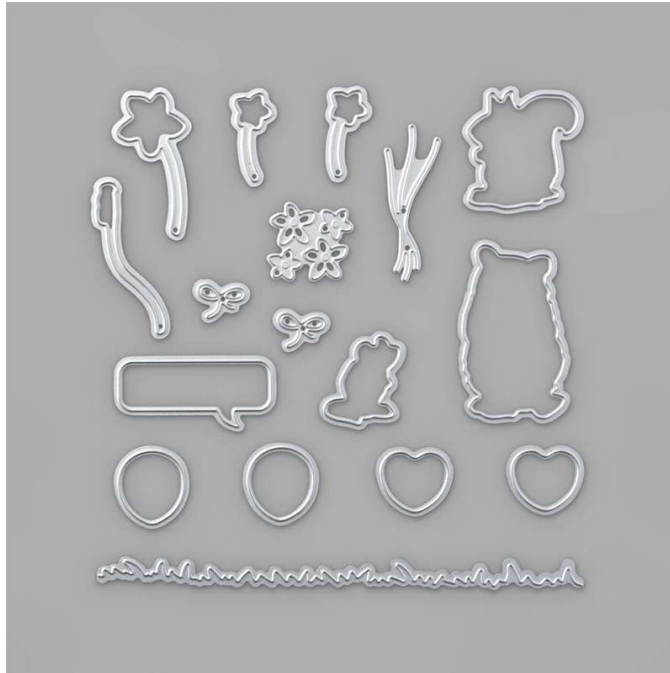

Dies Special Day Dies

Special Day Dies
Tools • Mini Stampin' Cut & Emboss • Dies

Set of 17 dies. Largest die: 5-7/8" x 3/8" (14.9 x 1 cm)
20-21 Page 182
153587

French: Poinçons Belle Journée
German: Stanzformen Schöner Tag
Coordinates with: Special Someone