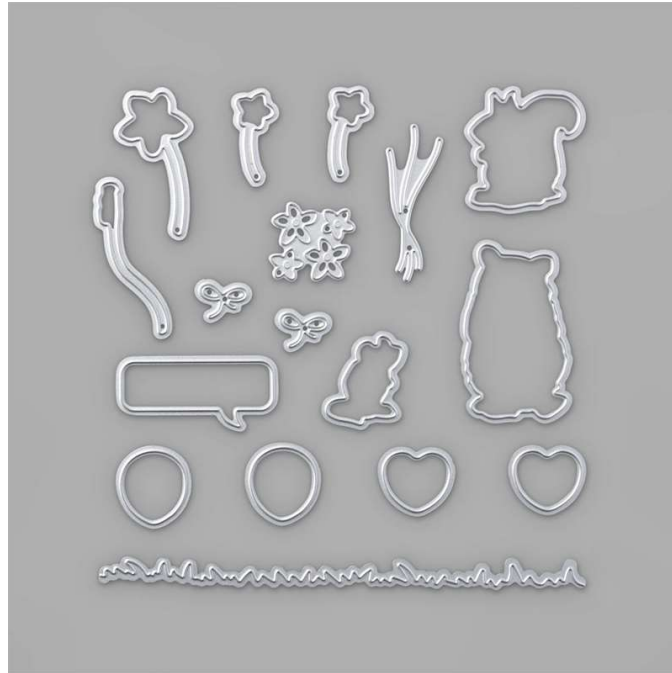

Dies Special Day Dies

Special Day Dies
Tools • Mini Stampin' Cut & Emboss • Dies

Set of 17 dies. Largest die: 5-7/8" x 3/8" (14.9 x 1 cm)
20-21 Page 182
153587

French: Poinçons Belle Journée
German: Stanzformen Schöner Tag
Coordinates with: Special Someone