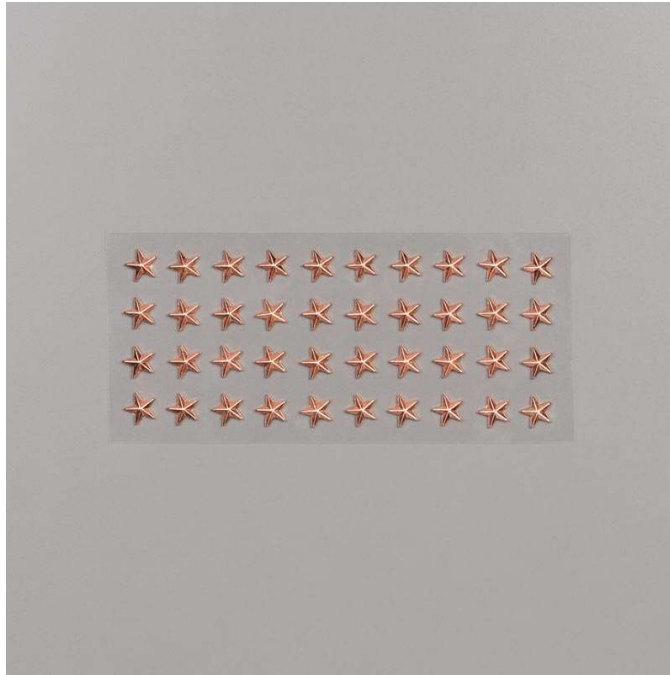

Adhesive Shapes Star Designer Elements

Star Designer Elements
Embellishments • Accents • Adhesive Shapes

Set of 40 adhesive-backed, faceted stars. 8 mm.
20-21 Page 157
150430

French: Éléments Étoiles Design
German: Designer-Akzente Sterne
Colors: Copper