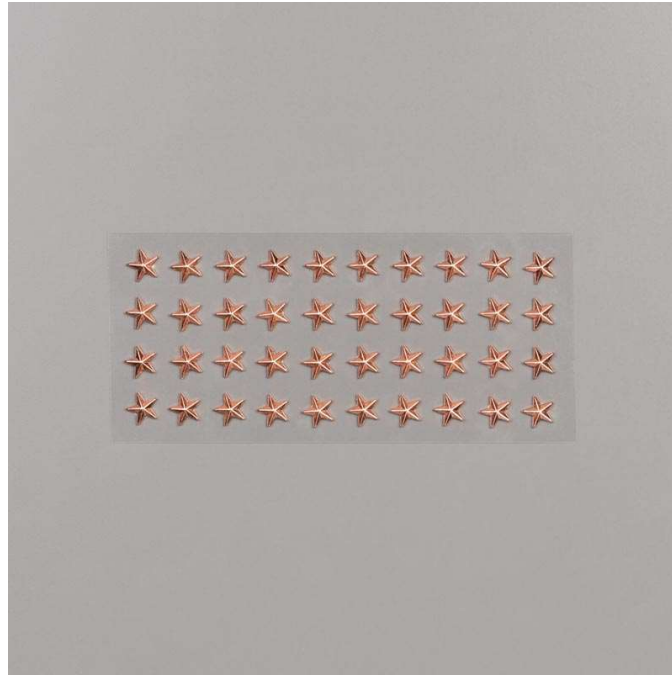

Adhesive Shapes Star Designer Elements

Star Designer Elements
Embellishments • Accents • Adhesive Shapes

Set of 40 adhesive-backed, faceted stars. 8 mm.
20-21 Page 157
150430

French: Éléments Étoiles Design
German: Designer-Akzente Sterne
Colors: Copper