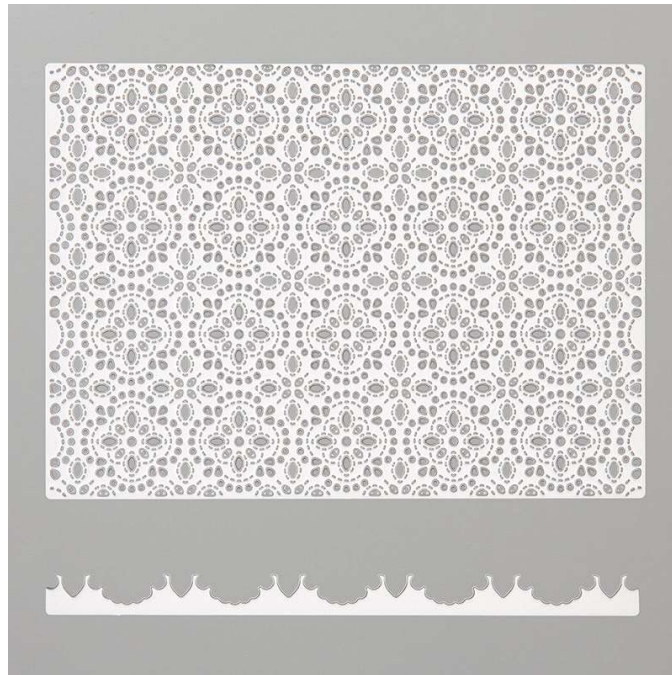

Dies
Stitched Lace Dies

Set of 2 dies. Largest die: 5 7/8" x 4 5/16" (14.9 x 11 cm)
20-21 Page 183
149625

French: Poinçons Dentelle Surpiquée
German: Stanzformen Bestickte Spitze
Coordinates with: A Little Lace