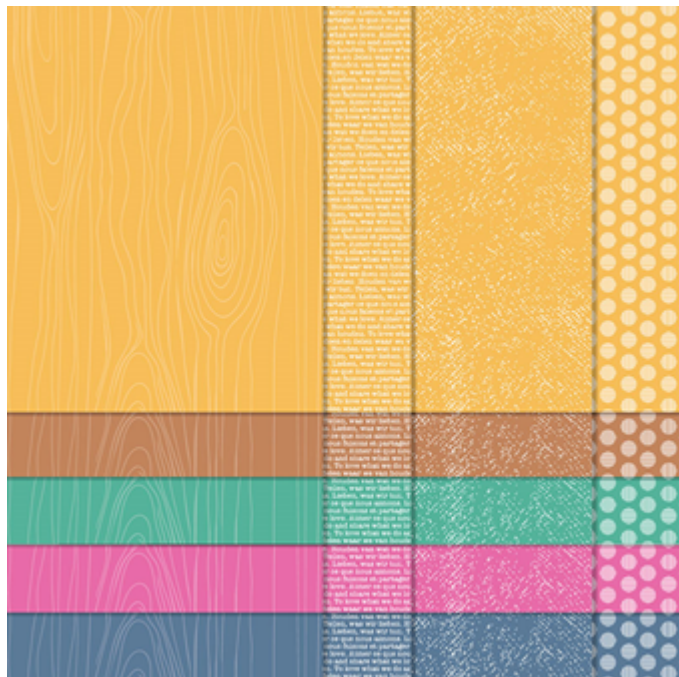

20-22 In Color 6" x 6" (15.2 x 15.2 cm) DSP
Paper Basics ● 6" x 6" (15.2 x 15.2 cm) ● Designer Series Paper®

Designer Series Paper®
20-22 In Color 6" x 6" (15.2 x 15.2 cm) Designer Series Paper

Set of 40 sheets, 4 each of 2 double-sided designs in 5 colors. 6" x 6" (15.2 x 15.2 cm)
20-21 Page 150
153070

French: Papier De La Série Design 6" X 6" (15,2 X 15,2 Cm) In Color 20-22

German: Designerpapier 6" X 6" (15,2 X 15,2 Cm) In Color 20-22

Collection: 20-22 In Colors **Colors:** Bumble Bee, Cinnamon Cider, Just Jade, Magenta Madness, Misty Moonlight