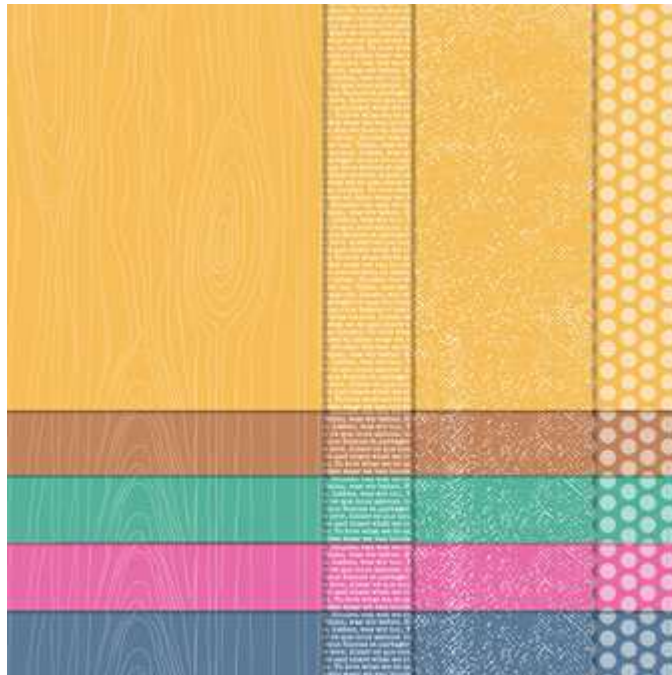

20-22 In Color 6" x 6" (15.2 x 15.2 cm) DSP
Paper Basics ● 6" x 6" (15.2 x 15.2 cm) ● Designer Series Paper®

Designer Series Paper®

20-22 In Color 6" x 6" (15.2 x 15.2 cm) Designer Series Paper

Set of 40 sheets, 4 each of 2 double-sided designs in 5 colors. 6" x 6" (15.2 x 15.2 cm)
20-21 Page 150
153070

French: Papier De La Série Design 6" X 6" (15,2 X 15,2 Cm) In Color 20-22

German: Designerpapier 6" X 6" (15,2 X 15,2 Cm) In Color 20-22

Collection: 20-22 In Colors **Colors:** Bumble Bee, Cinnamon Cider, Just Jade, Magenta Madness, Misty Moonlight