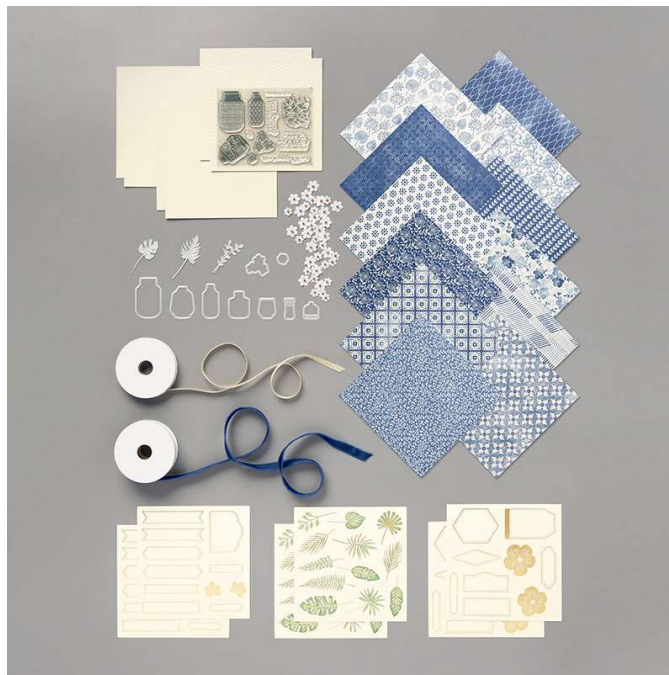

Medley
Boho Indigo Medley Kit
Designer Series Paper & Embellishments

Set of 48 sheets of 6" x 6" (15.2 x 15.2 cm) Designer Series Paper, 8 each of 6 double-sided designs; Very Vanilla 6" x 6" (15.2 x 15.2 cm) dry embossed sheets, 2 each of 3 designs; die cuts with gold foil accents, 2 sheets each of 3 designs; paper flowers, 20-21 Page 9 153132

French: Mini-Collection Vases Bohèmes 153133

German: Produkt-Medley Boho-Indigo 153134

Colors: Garden Green, gold, Misty Moonlight, Night of Navy, Very Vanilla, white

Coordinates with: Boho Indigo

Insert created by Bev Adams, <http://BevAdams.com>, BevAdams@verizon.net Images from Stampin' Up!®