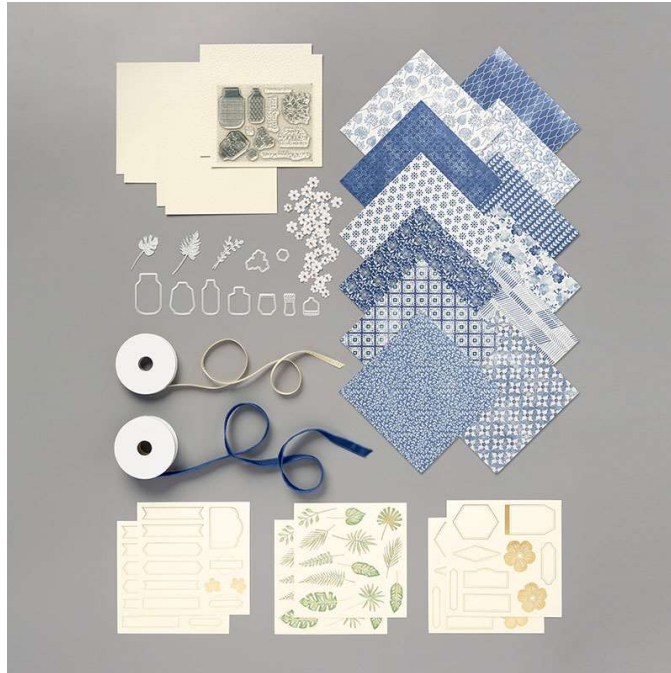

Medley  
**Boho Indigo Medley Kit**  
**Designer Series Paper & Embellishments**

Set of 48 sheets of 6" x 6" (15.2 x 15.2 cm) Designer Series Paper, 8 each of 6 double-sided designs; Very Vanilla 6" x 6" (15.2 x 15.2 cm) dry embossed sheets, 2 each of 3 designs; die cuts with gold foil accents, 2 sheets each of 3 designs; paper flowers, 20-21 Page 9 153132

**French:** Mini-Collection Vases Bohèmes 153133

**German:** Produkt-Medley Boho-Indigo 153134

**Colors:** Garden Green, gold, Misty Moonlight, Night of Navy, Very Vanilla, white

**Coordinates with:** Boho Indigo