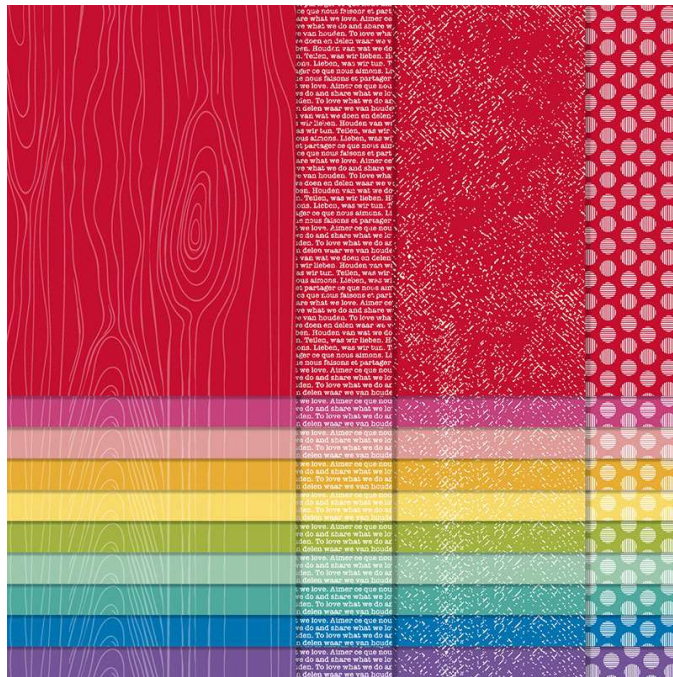

Brights 6" x 6" (15.2 x 15.2 cm) DSP
Paper Basics ● 6" x 6" (15.2 x 15.2 cm) ● Designer Series Paper®

Designer Series Paper® Brights 6" x 6" (15.2 x 15.2 cm) Designer Series Paper

Set of 40 sheets, 2 each of 2 double-sided designs in 10 colors. 6" x 6" (15.2 x 15.2 cm)
20-21 Page 150
152487

French: Papier De La Série Design 6" X 6" (15,2 X 15,2 Cm) Brillants

German: Designerpapier 6" X 6" (15,2 X 15,2 Cm) Signalfarben

Collection: Brights Collection **Colors:** Poppy Parade, Melon Mambo, Flirty Flamingo, Mango Melody, Daffodil Delight, Granny Apple Green, Coastal Cabana, Bermuda Bay, Pacific Point, Gorgeous Grape