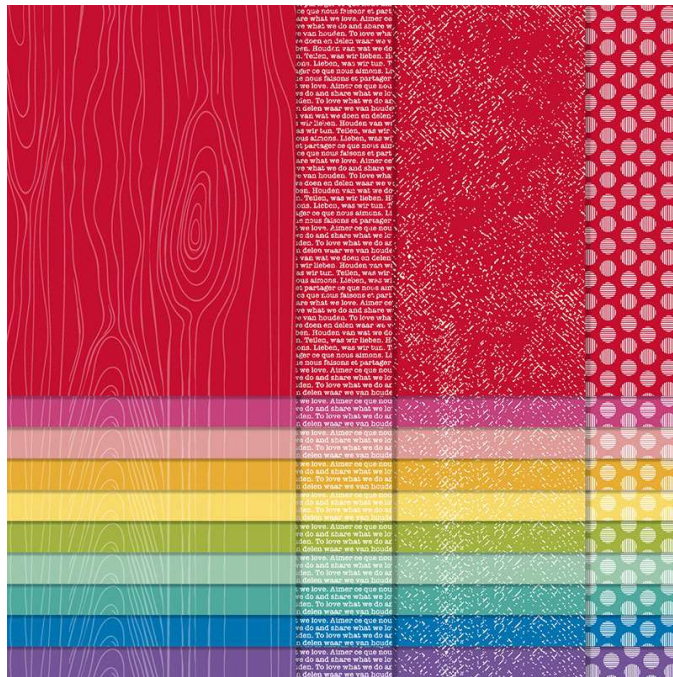

Brights 6" x 6" (15.2 x 15.2 cm) DSP  
Paper Basics ● 6" x 6" (15.2 x 15.2 cm) ● Designer Series Paper®

# Designer Series Paper® Brights 6" x 6" (15.2 x 15.2 cm) Designer Series Paper

Set of 40 sheets, 2 each of 2 double-sided designs in 10 colors. 6" x 6" (15.2 x 15.2 cm)  
20-21 Page 150  
152487

**French:** Papier De La Série Design 6" X 6" (15,2 X 15,2 Cm) Brillants

**German:** Designerpapier 6" X 6" (15,2 X 15,2 Cm) Signalfarben

**Collection:** Brights Collection **Colors:** Poppy Parade, Melon Mambo, Flirty Flamingo, Mango Melody, Daffodil Delight, Granny Apple Green, Coastal Cabana, Bermuda Bay, Pacific Point, Gorgeous Grape