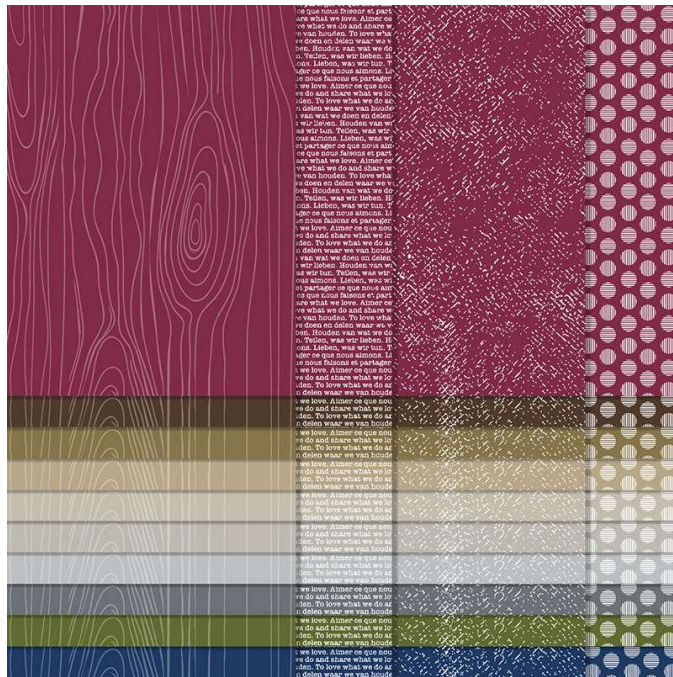

Neutrals 6" x 6" (15.2 x 15.2 cm) DSP
Paper Basics ● 6" x 6" (15.2 x 15.2 cm) ● Designer Series Paper®

Designer Series Paper® Neutrals 6" x 6" (15.2 x 15.2 cm) Designer Series Paper

Set of 40 sheets, 2 each of 2 double-sided designs in 10 colors. 6" x 6" (15.2 x 15.2 cm)
20-21 Page 150
152485

French: Papier De La Série Design 6" X 6" (15,2 X 15,2 Cm) Neutres

German: Designerpapier 6" X 6" (15,2 X 15,2 Cm) Neutralfarben

Collection: Neutrals Collection **Colors:** Merry Merlot, Early Espresso, Soft Suede, Crumb Cake, Sahara Sand, Gray Granite, Smoky Slate, Basic Gray, Mossy Meadow, Night of Navy