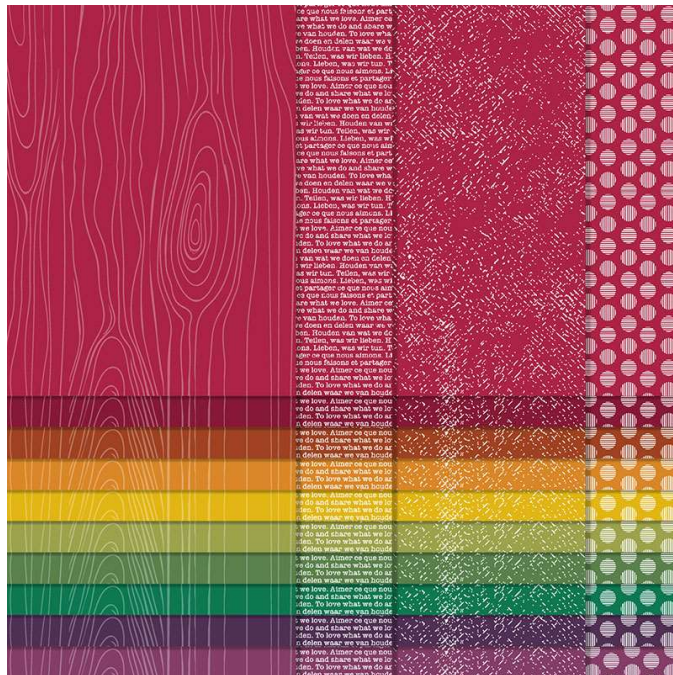

Regals 6" x 6" (15.2 x 15.2 cm) DSP
Paper Basics ● 6" x 6" (15.2 x 15.2 cm) ● Designer Series Paper®

Designer Series Paper® Regals 6" x 6" (15.2 x 15.2 cm) Designer Series Paper

Set of 40 sheets, 2 each of 2 double-sided designs in 10 colors. 6" x 6" (15.2 x 15.2 cm)
20-21 Page 150
153073

French: Papier De La Série Design 6" X 6" (15,2 X 15,2 Cm) Royaux

German: Designerpapier 6" X 6" (15,2 X 15,2 Cm) Prachtfarben

Collection: Regals Collection **Colors:** Real Red, Cherry Cobbler, Cajun Craze, Pumpkin Pie, Crushed Curry, Old Olive, Garden Green, Shaded Spruce, Blackberry Bliss, Rich Razzleberry