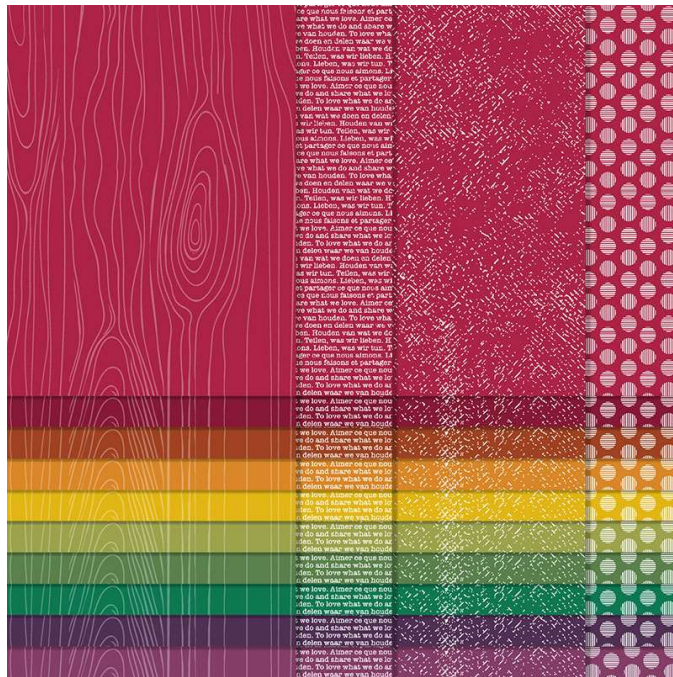

Regals 6" x 6" (15.2 x 15.2 cm) DSP
Paper Basics ● 6" x 6" (15.2 x 15.2 cm) ● Designer Series Paper®

Designer Series Paper® Regals 6" x 6" (15.2 x 15.2 cm) Designer Series Paper

Set of 40 sheets, 2 each of 2 double-sided designs in 10 colors. 6" x 6" (15.2 x 15.2 cm)
20-21 Page 150
153073

French: Papier De La Série Design 6" X 6" (15,2 X 15,2 Cm) Royaux

German: Designerpapier 6" X 6" (15,2 X 15,2 Cm) Prachtfarben

Collection: Regals Collection **Colors:** Real Red, Cherry Cobbler, Cajun Craze, Pumpkin Pie, Crushed Curry, Old Olive, Garden Green, Shaded Spruce, Blackberry Bliss, Rich Razzleberry