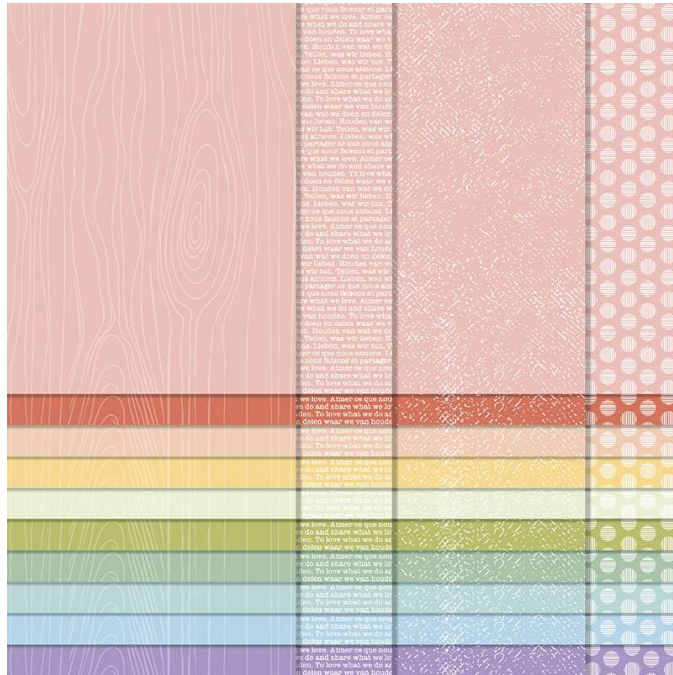

Subtles 6" x 6" (15.2 x 15.2 cm) DSP
Paper Basics ● 6" x 6" (15.2 x 15.2 cm) ● Designer Series Paper®

Designer Series Paper® Subtles 6" x 6" (15.2 x 15.2 cm) Designer Series Paper

Set of 40 sheets, 2 each of 2 double-sided designs in 10 colors. 6" x 6" (15.2 x 15.2 cm)
20-21 Page 150
153072

French: Papier De La Série Design 6" X 6" (15,2 X 15,2 Cm) Subtles

German: Designerpapier 6" X 6" (15,2 X 15,2 Cm) Pastellfarben

Collection: Subtles Collection **Colors:** Blushing Bride, Calypso Coral, Petal Pink, So Saffron, Soft Sea Foam, Pear Pizzazz, Mint Macaron, Pool Party, Balmy Blue, Highland Heather