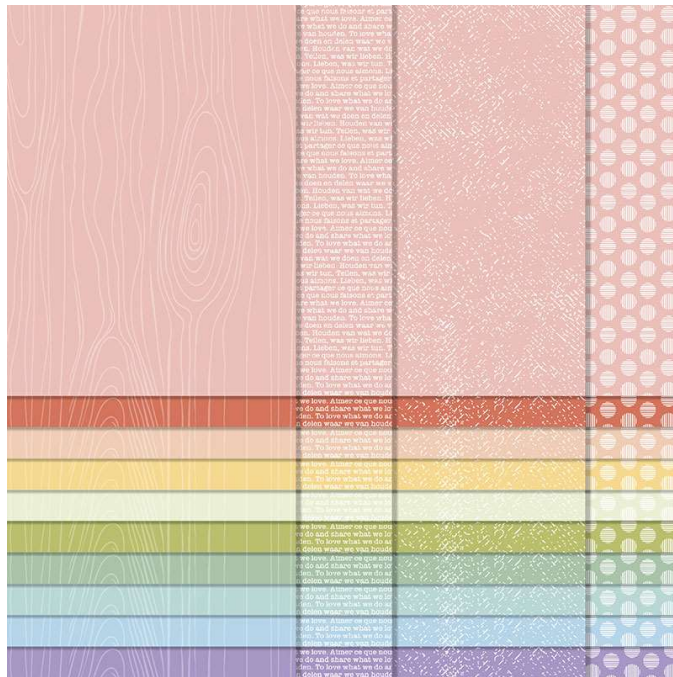

Subtles 6" x 6" (15.2 x 15.2 cm) DSP
Paper Basics ● 6" x 6" (15.2 x 15.2 cm) ● Designer Series Paper®

Designer Series Paper® Subtles 6" x 6" (15.2 x 15.2 cm) Designer Series Paper

Set of 40 sheets, 2 each of 2 double-sided designs in 10 colors. 6" x 6" (15.2 x 15.2 cm)
20-21 Page 150
153072

French: Papier De La Série Design 6" X 6" (15,2 X 15,2 Cm) Subtles

German: Designerpapier 6" X 6" (15,2 X 15,2 Cm) Pastellfarben

Collection: Subtles Collection **Colors:** Blushing Bride, Calypso Coral, Petal Pink, So Saffron, Soft Sea Foam, Pear Pizzazz, Mint Macaron, Pool Party, Balmy Blue, Highland Heather