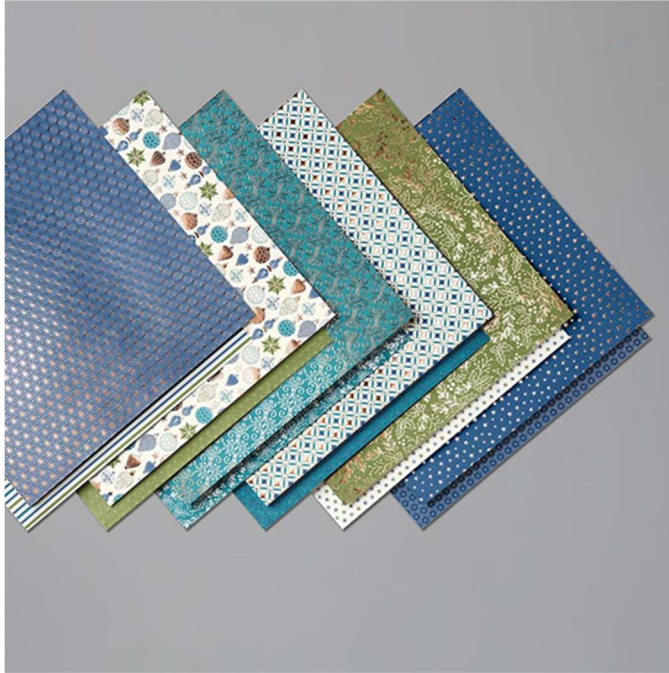

Designer Series Paper®
**Brightly Gleaming Specialty Designer
Series Paper**

Brightly Gleaming Specialty Designer Series Paper
Paper Basics • 12" x 12" (30.5 x 30.5 cm) • Designer Series Paper®

Set of 12 sheets 2 each of 6 double-sided designs. 12" x 12" (30.5 x 30.5 cm).
Acid free, lignin free.
AD Mini 20 Page 19
150429

French: Papier De La Série Design Spécialité Lumière Étincelante

German: Besonderes Designerpapier Im Schönsten Glanz

Collection: Brightly Gleaming Suite **Colors:** Copper foil, Mossy Meadow, Night of Navy, Pretty Peacock, Very Vanilla