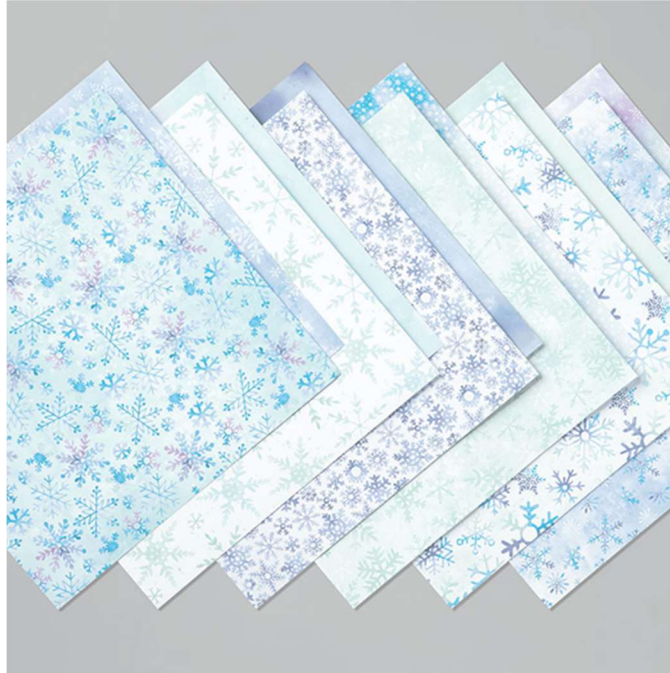

Designer Series Paper®
**Snowflake Splendor Designer Series
Paper**

Snowflake Splendor Designer Series Paper
Paper Basics • 12" x 12" (30.5 x 30.5 cm) • Designer Series Paper®

Set of 12 sheets. 2 each of 6 double-sided designs*. Acid free, lignin free.
AD Mini 20 Page 37
153512

French: Papier De La Série Design Splendeur En Flocons

German: Designerpapier Schneeflockentraum

Collection: Snowflake Splendor Suite **Colors:** Balmy Blue, Coastal Cabana,
Highland Heather, Misty Moonlight, Night of Navy, Pacific Point, Pool Party,
Whisper White