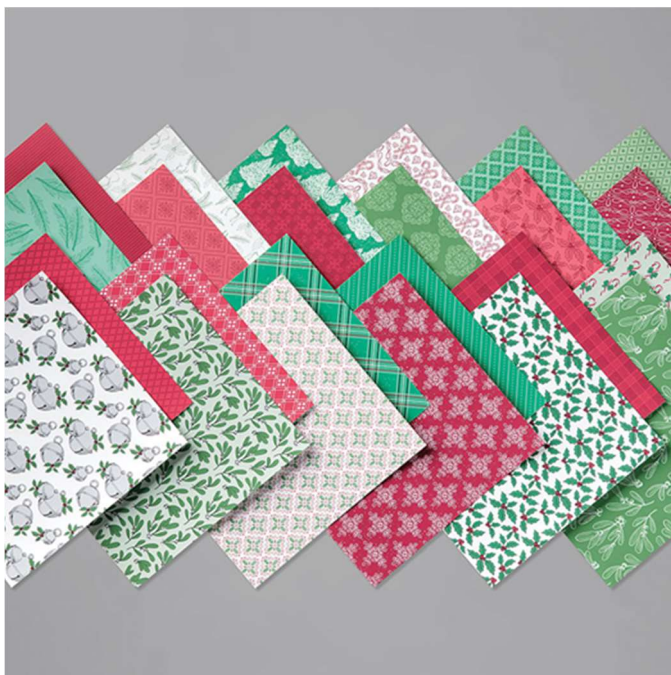

Tis the Season Designer Series Paper  
Paper Basics • 6" x 6" (15.2 x 15.2 cm) DSP

Designer Series Paper®

## Tis the Season Designer Series Paper

Set of 48 sheets. 4 each of 12 double-sided designs. 6" x 6" (15.2 x 15.2 cm)  
AD Mini 20 Page 31  
153489

**French:** Papier De La Série Design 6" X 6" (15,2 X 15,2 Cm) Merveilleuses Réjouissances

**German:** Designerpapier 6" X 6" (15,2 X 15,2 Cm) So Weihnachtlich

**Collection:** Wonder of the Season Suite **Colors:** Basic Black, Cherry Cobbler, Garden Green, Real Red, Shaded Spruce, Whisper White