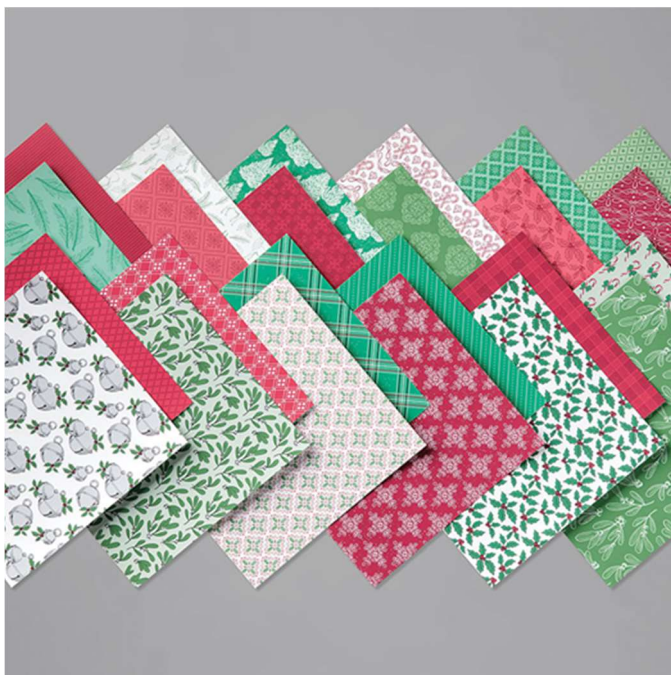

Tis the Season Designer Series Paper
Paper Basics • 6" x 6" (15.2 x 15.2 cm) DSP

Designer Series Paper®

Tis the Season Designer Series Paper

Set of 48 sheets. 4 each of 12 double-sided designs. 6" x 6" (15.2 x 15.2 cm)
AD Mini 20 Page 31
153489

French: Papier De La Série Design 6" X 6" (15,2 X 15,2 Cm) Merveilleuses Réjouissances

German: Designerpapier 6" X 6" (15,2 X 15,2 Cm) So Weihnachtlich

Collection: Wonder of the Season Suite **Colors:** Basic Black, Cherry Cobbler, Garden Green, Real Red, Shaded Spruce, Whisper White